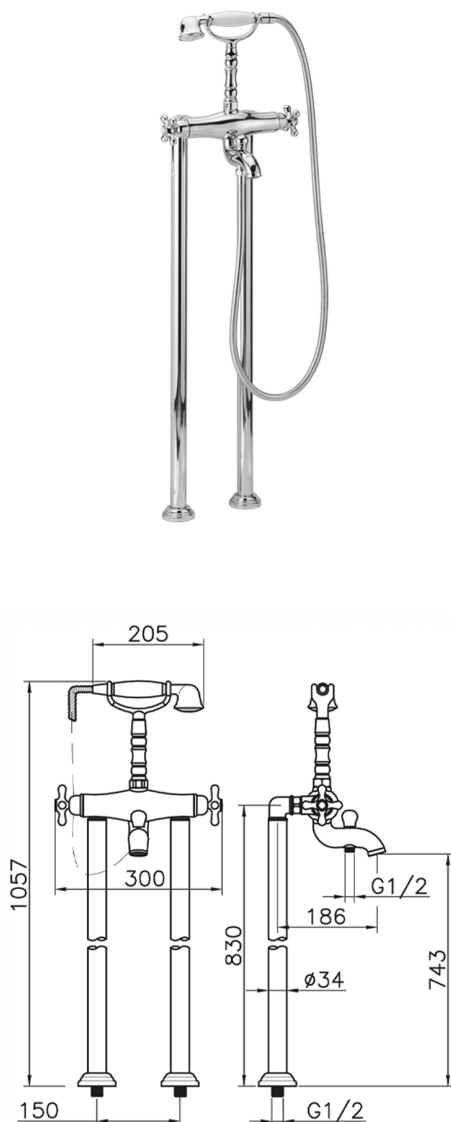

## Thermostatic floor-mounted bath mixer CROISSETTE\_CST39010

MODEL **CST39010**

Thermostatic floor-mounted bath mixer, handshower bracket, classic D.53 mm Brass one spray handshower, Brass 150 cm. flexible hose

### AVAILABLE FINISHINGS

-  **21** 21 Chrome
-  **27** 27 Old Bronze
-  **2G** 2G Antique Gold
-  **2W** 2W Brushed Gold

### CHARACTERISTICS

Cartridge Spare Parts **24.04A.PP**

**8x20 Plus P Thermostatic Valve**

## Thermostatic floor-mounted bath mixer CROISSETTE\_CST39010

CST39010

<https://en.huberitalia.com/thermostatic-floor-mounted-bath-mixer-croisette-cst39010>

2024-12-22