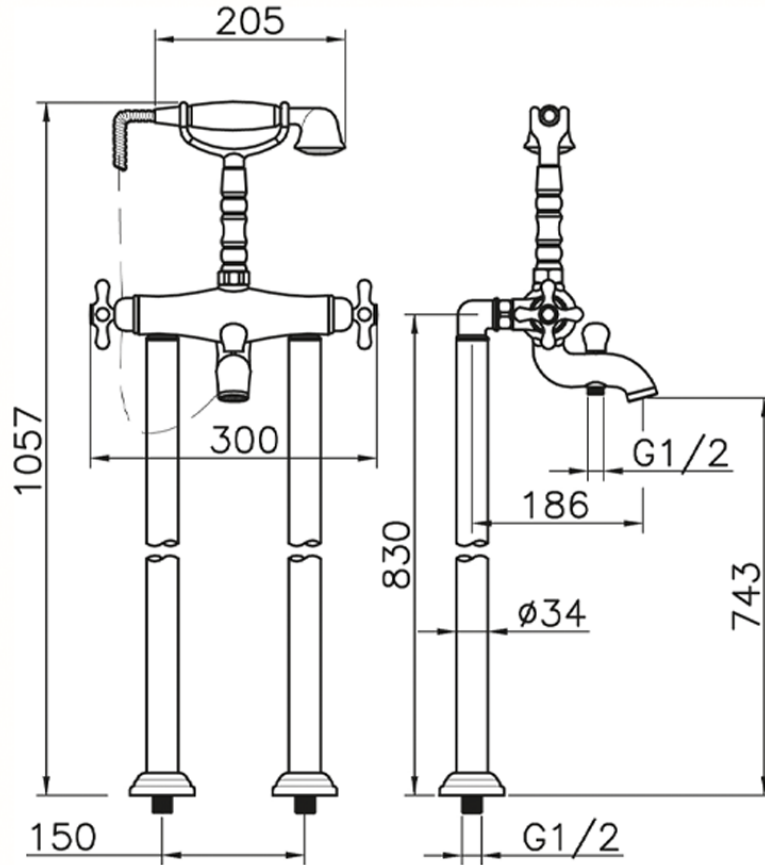

Thermostatic floor-mounted bath mixer CROISETTE_CST39010

CST39010

<https://en.huberitalia.com/thermostatic-floor-mounted-bath-mixer-croisette-cst39010>

2024-12-22