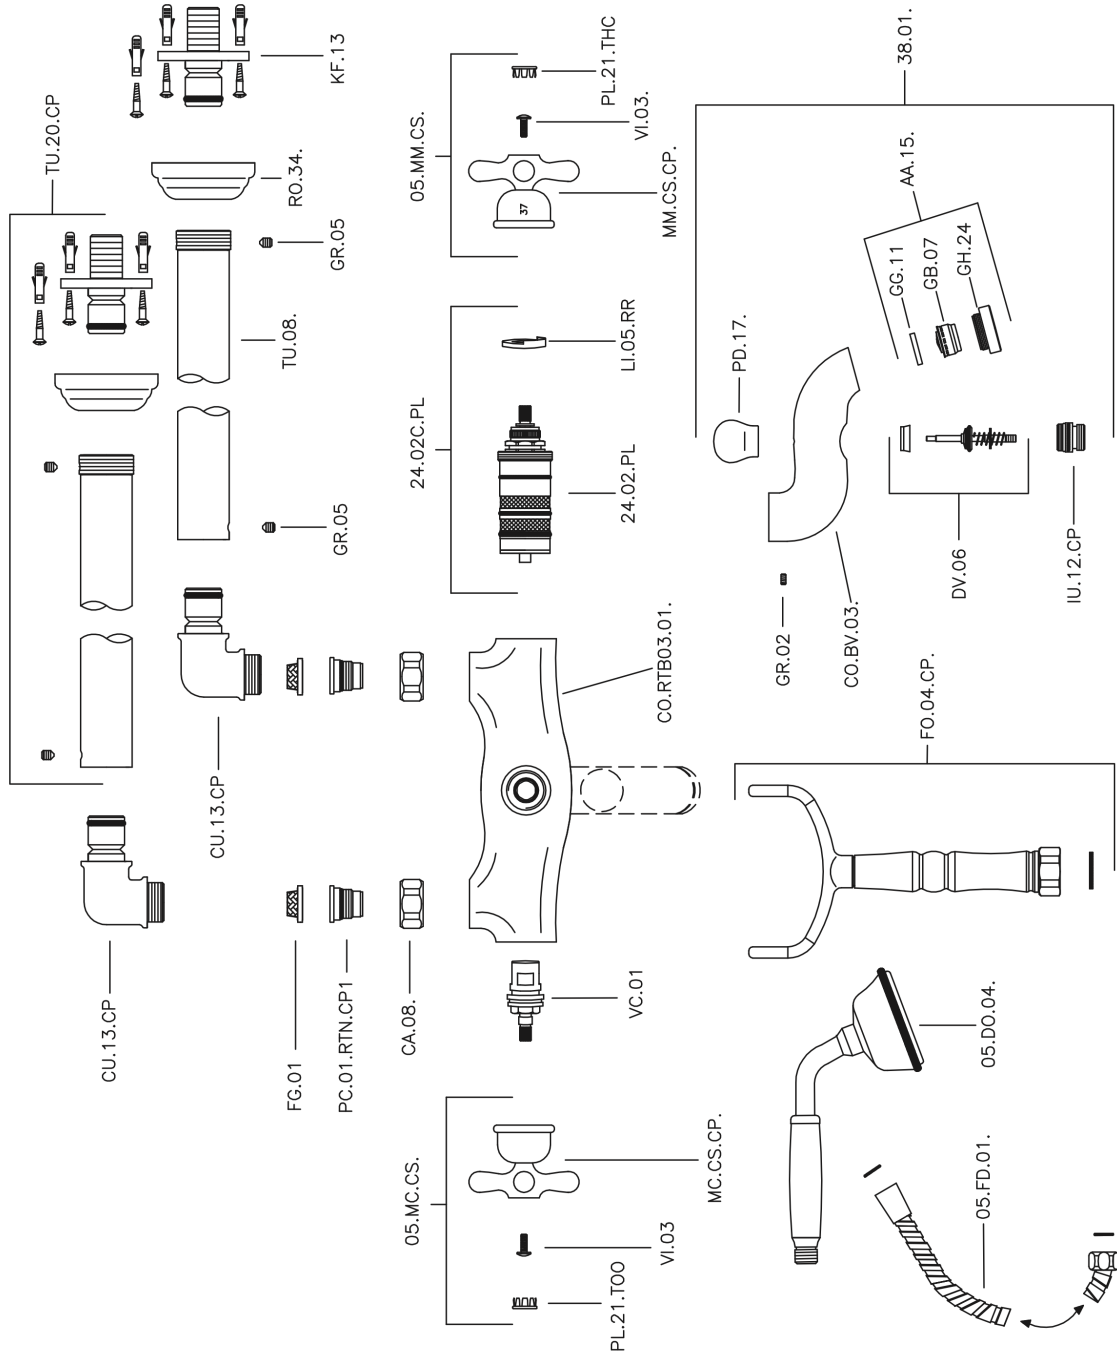

Thermostatic floor-mounted bath mixer CROISSETTE_CST39010

CST39010

<https://en.huberitalia.com/thermostatic-floor-mounted-bath-mixer-croisette-cst39010>

2024-12-22