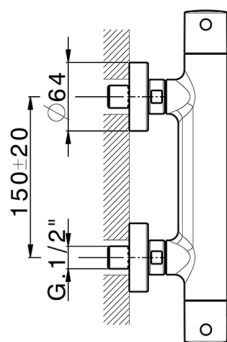

Thermostatic shower mixer M32_MTT01010

MODEL **MTT01010**

Thermostatic shower mixer, without shower set, 1/2" M flexible connection

AVAILABLE FINISHINGS

-  **21** 21 Chrome
-  **26** 26 Old Copper
-  **2F** 2F Brushed Nickel
-  **2W** 2W Brushed Gold
-  **40** 40 Matt Black
-  **4Q** 4Q Matt White

CHARACTERISTICS

Cartridge Spare Parts **22.04A.AR - ZZ97279004**

Argo 2 (long filter) Thermostatic Valve

Thermostatic

The Huber thermostatic is your personal water manager, helping you to handle, control and save water and energy.