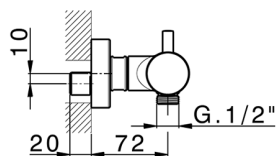

Thermostatic shower mixer M32_MTT01010

MODEL **MTT01010**

Thermostatic shower mixer, without shower set, 1/2" M flexible connection

AVAILABLE FINISHINGS

- **21** 21 Chrome
- **26** 26 Old Copper
- **2F** 2F Brushed Nickel
- **2W** 2W Brushed Gold
- **40** 40 Matt Black
- **4Q** 4Q Matt White

CHARACTERISTICS

Cartridge Spare Parts **22.04A.AR - ZZ97279004**

Argo 2 (long filter) Thermostatic Valve

Thermostatic

The Huber thermostatic is your personal water manager, helping you to handle, control and save water and energy.