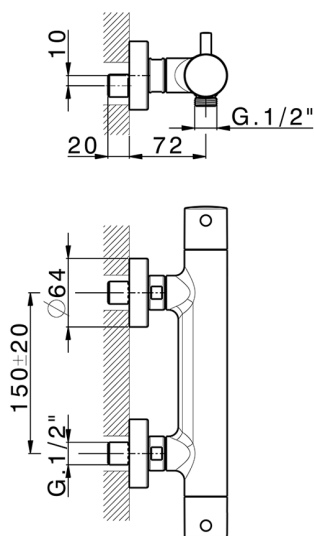

Thermostatic shower mixer M32_MTT01010

MODEL **MTT01010**

Thermostatic shower mixer, without shower set, 1/2" M flexible connection

AVAILABLE FINISHINGS

-  **21** 21 Chrome
-  **26** 26 Old Copper
-  **2F** 2F Brushed Nickel
-  **2W** 2W Brushed Gold
-  **40** 40 Matt Black
-  **4Q** 4Q Matt White

CHARACTERISTICS

Cartridge Spare Parts **22.04A.AR - ZZ97279004**

Argo 2 (long filter) Thermostatic Valve

Thermostatic

The Huber thermostatic is your personal water manager, helping you to handle, control and save water and energy.