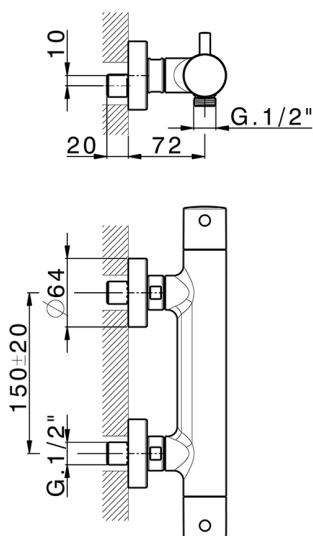

Thermostatic shower mixer M32_MTT01010

MODEL **MTT01010**

Thermostatic shower mixer, without shower set, 1/2" M flexible connection

AVAILABLE FINISHINGS

-  **21** 21 Chrome
-  **26** 26 Old Copper
-  **2F** 2F Brushed Nickel
-  **2W** 2W Brushed Gold
-  **40** 40 Matt Black
-  **4Q** 4Q Matt White

CHARACTERISTICS

Cartridge Spare Parts **22.04A.AR - ZZ97279004**

Argo 2 (long filter) Thermostatic Valve

Thermostatic

The Huber thermostatic is your personal water manager, helping you to handle, control and save water and energy.