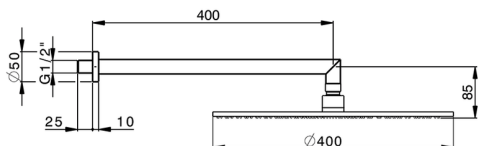

Shower arm with showerhead SHOWER_SS013610

MODEL **SS013610**

Shower arm with showerhead, 400 mm round showerhead 8 mm thick BRASS, 400 mm shower arm

AVAILABLE FINISHINGS

CHARACTERISTICS

2024-11-15