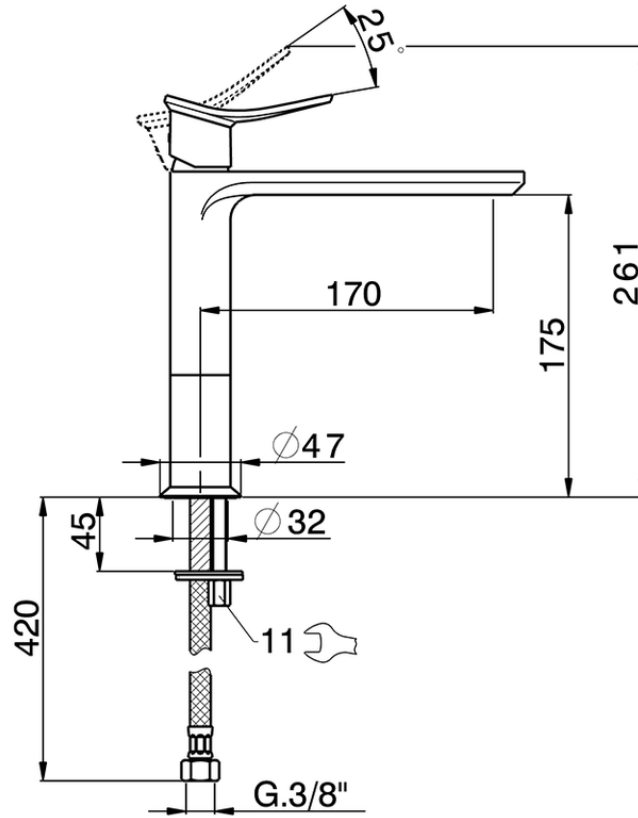

Single lever 'medium' washbasin mixer HARLOCK_HC001504

HC001504

<https://en.huberitalia.com/single-lever-medium-washbasin-mixer-harlock-hc001504>

2024-12-22