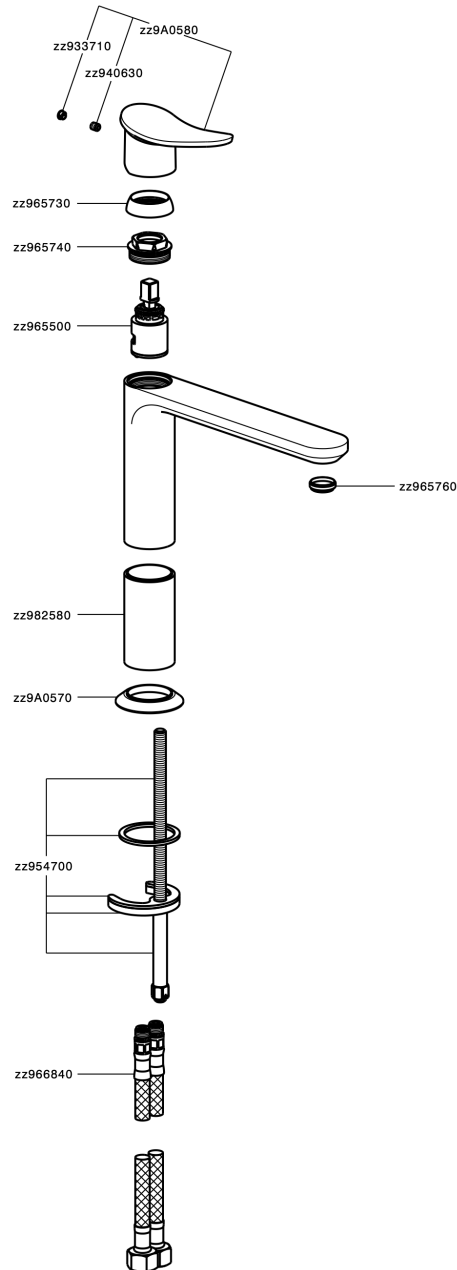

Single lever 'medium' washbasin mixer HARLOCK_HC001504

HC001504

<https://en.huberitalia.com/single-lever-medium-washbasin-mixer-harlock-hc001504>

2024-12-22