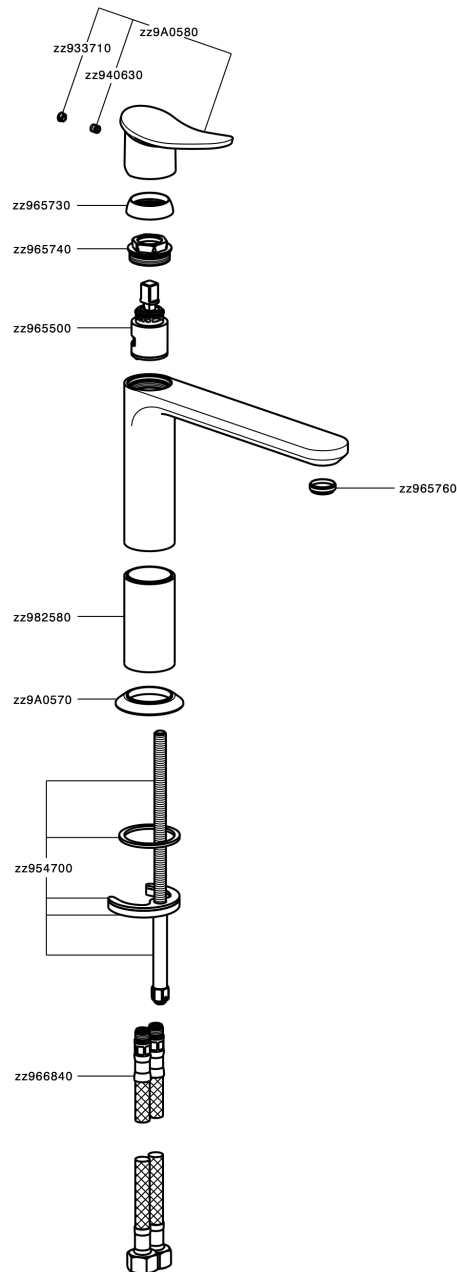

Single lever 'medium' washbasin mixer HARLOCK_HC001504

MODEL **HC001504**

Single lever 'medium' washbasin mixer, without automatic pop-up waste, G.3/8" stainless steel flexible hoses

AVAILABLE FINISHINGS

-  **21** 21 Chrome
-  **2P** 2P Rose Gold
-  **2Q** 2Q Black Titanium
-  **40** 40 Matt Black
-  **4Q** 4Q Matt White
-  **6T** 6T Chrome/Matt Black

CHARACTERISTICS

Cartridge Spare Parts **ZZ96550000**

25 mm Cartridge

Single lever 'medium' washbasin mixer HARLOCK_HC001504

HC001504

<https://en.huberitalia.com/single-lever-medium-washbasin-mixer-harlock-hc001504>

2024-12-31