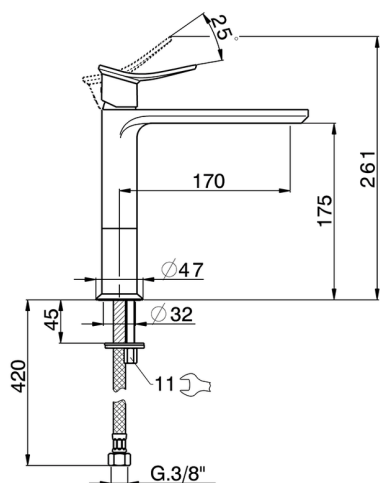

Single lever 'medium' washbasin mixer HARLOCK_HC001504

MODEL **HC001504**

Single lever 'medium' washbasin mixer, without automatic pop-up waste, G.3/8" stainless steel flexible hoses

AVAILABLE FINISHINGS

-  **21** 21 Chrome
-  **2P** 2P Rose Gold
-  **2Q** 2Q Black Titanium
-  **40** 40 Matt Black
-  **4Q** 4Q Matt White
-  **6T** 6T Chrome/Matt Black

CHARACTERISTICS

Cartridge Spare Parts **ZZ96550000**

25 mm Cartridge

Single lever 'medium' washbasin mixer HARLOCK_HC001504

HC001504

<https://en.huberitalia.com/single-lever-medium-washbasin-mixer-harlock-hc001504>

2024-12-31