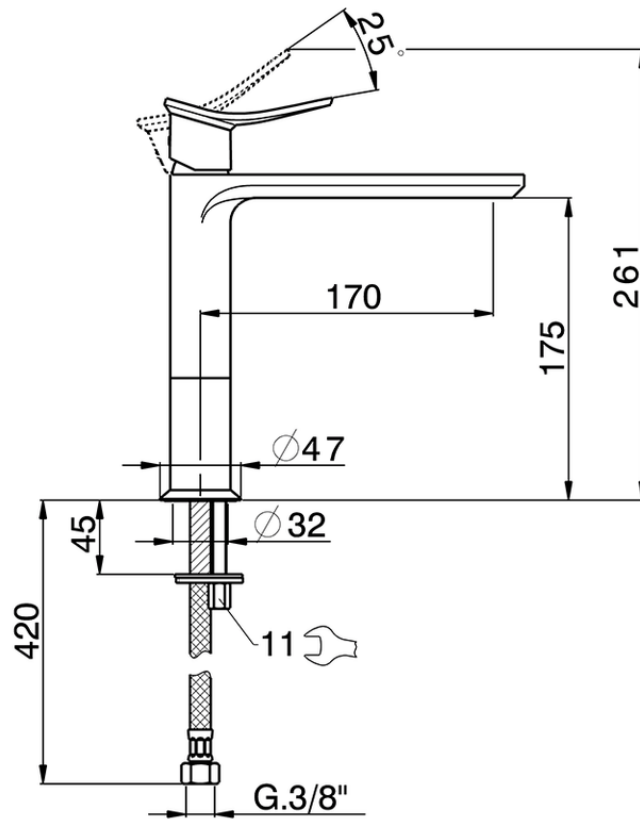

Single lever 'medium' washbasin mixer HARLOCK_HC001504

HC001504

<https://en.huberitalia.com/single-lever-medium-washbasin-mixer-harlock-hc001504>

2024-12-04