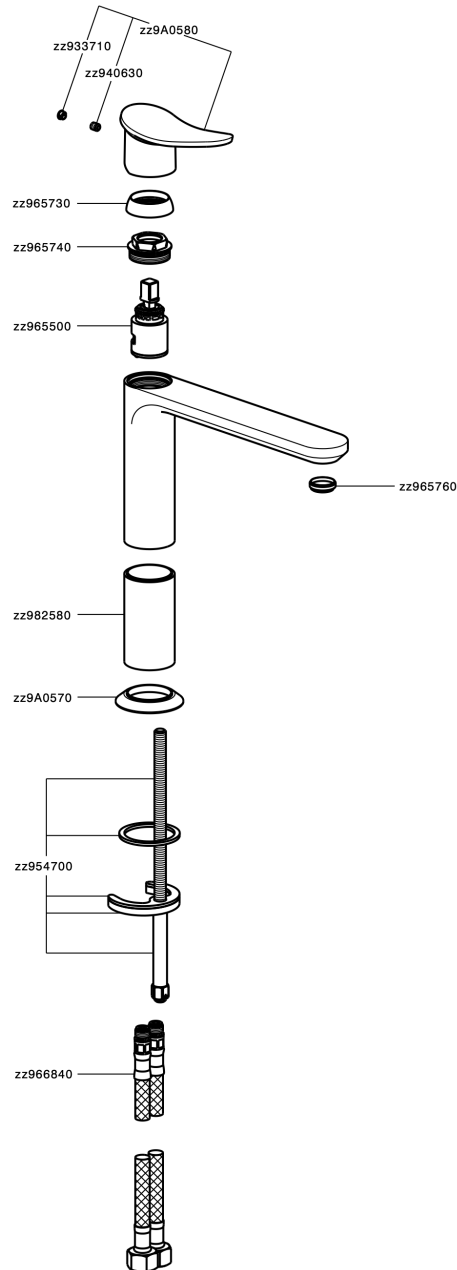

## Single lever 'medium' washbasin mixer HARLOCK\_HC001504

HC001504

<https://en.huberitalia.com/single-lever-medium-washbasin-mixer-harlock-hc001504>

2024-12-04