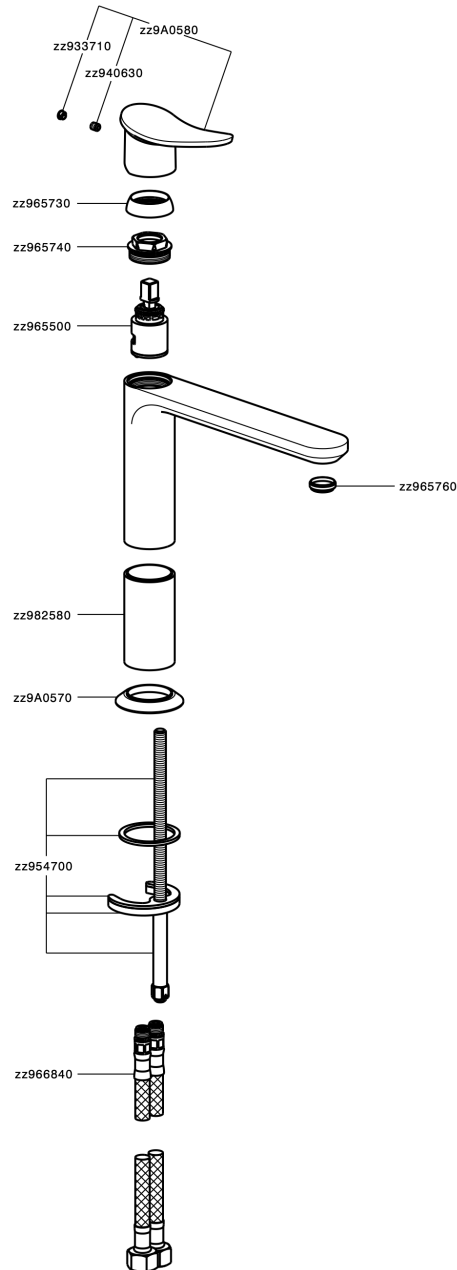

Single lever 'medium' washbasin mixer HARLOCK_HC001504

MODEL **HC001504**

Single lever 'medium' washbasin mixer, without automatic pop-up waste, G.3/8" stainless steel flexible hoses

AVAILABLE FINISHINGS

-  **21** 21 Chrome
-  **2P** 2P Rose Gold
-  **2Q** 2Q Black Titanium
-  **40** 40 Matt Black
-  **4Q** 4Q Matt White
-  **6T** 6T Chrome/Matt Black

CHARACTERISTICS

Cartridge Spare Parts **ZZ96550000**

25 mm Cartridge

Single lever 'medium' washbasin mixer HARLOCK_HC001504

HC001504

<https://en.huberitalia.com/single-lever-medium-washbasin-mixer-harlock-hc001504>

2024-12-11