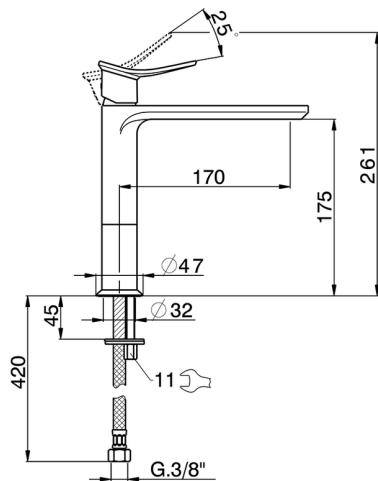

Single lever 'medium' washbasin mixer HARLOCK_HC001504

MODEL **HC001504**

Single lever 'medium' washbasin mixer, without automatic pop-up waste, G.3/8" stainless steel flexible hoses

AVAILABLE FINISHINGS

-  **21** 21 Chrome
-  **2P** 2P Rose Gold
-  **2Q** 2Q Black Titanium
-  **40** 40 Matt Black
-  **4Q** 4Q Matt White
-  **6T** 6T Chrome/Matt Black

CHARACTERISTICS

Cartridge Spare Parts **ZZ96550000**

25 mm Cartridge

Single lever 'medium' washbasin mixer HARLOCK_HC001504

HC001504

<https://en.huberitalia.com/single-lever-medium-washbasin-mixer-harlock-hc001504>

2024-12-11