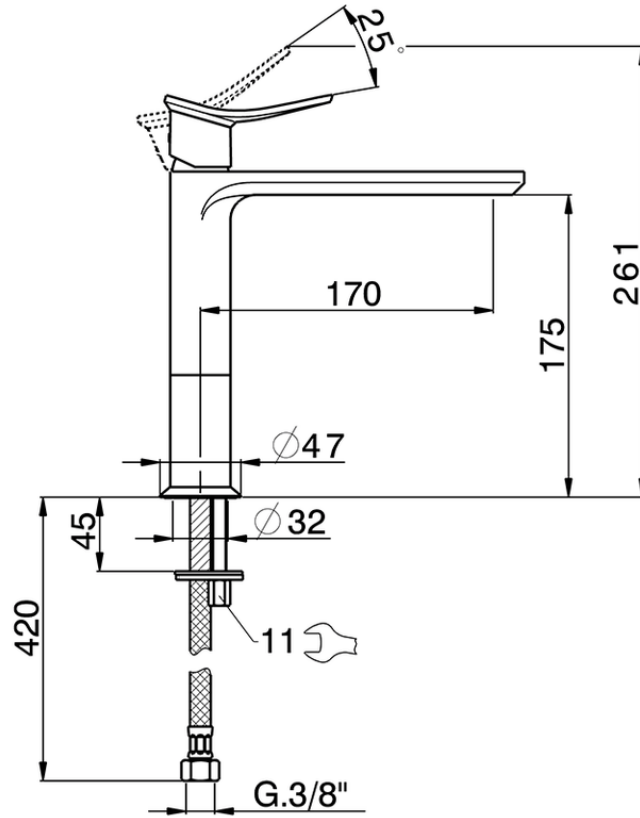

Single lever 'medium' washbasin mixer HARLOCK_HC001504

HC001504

<https://en.huberitalia.com/single-lever-medium-washbasin-mixer-harlock-hc001504>

2024-12-22