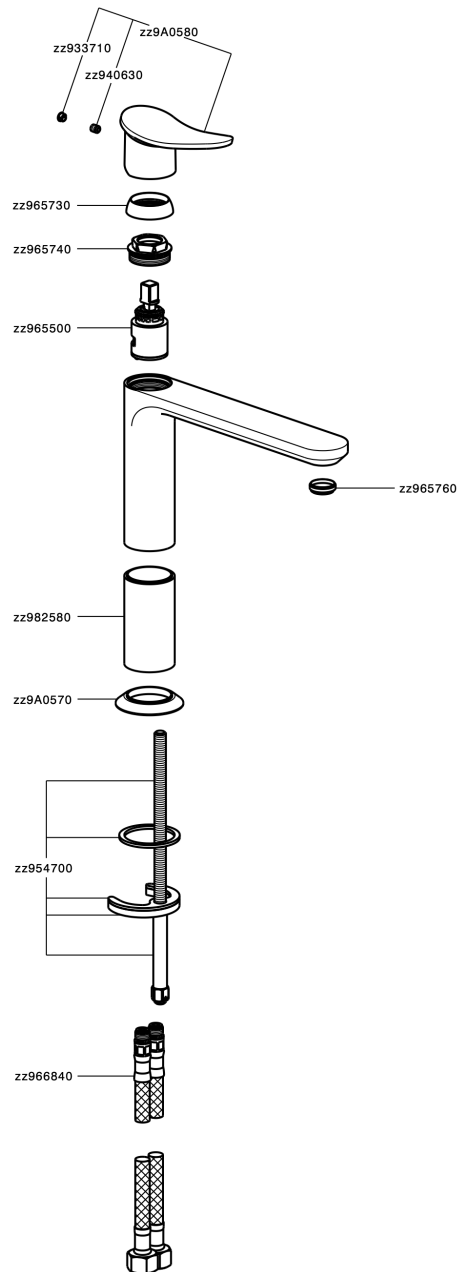

Single lever 'medium' washbasin mixer HARLOCK_HC001504

HC001504

<https://en.huberitalia.com/single-lever-medium-washbasin-mixer-harlock-hc001504>

2024-12-22