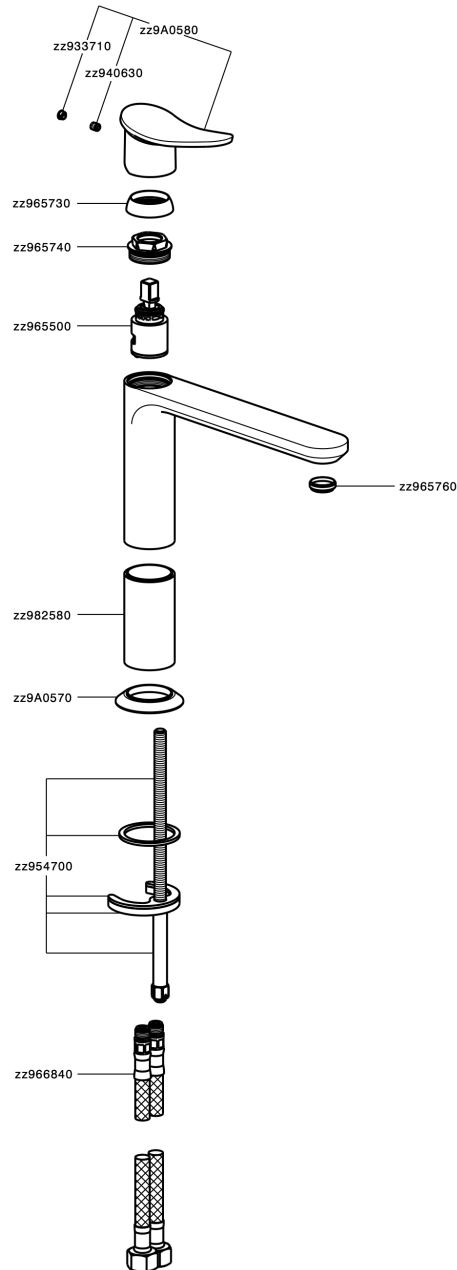

Single lever 'medium' washbasin mixer HARLOCK_HC001504

MODEL **HC001504**

Single lever 'medium' washbasin mixer, without automatic pop-up waste, G.3/8" stainless steel flexible hoses

AVAILABLE FINISHINGS

-  **21** 21 Chrome
-  **2P** 2P Rose Gold
-  **2Q** 2Q Black Titanium
-  **40** 40 Matt Black
-  **4Q** 4Q Matt White
-  **6T** 6T Chrome/Matt Black

CHARACTERISTICS

Cartridge Spare Parts **ZZ96550000**

25 mm Cartridge

Single lever 'medium' washbasin mixer HARLOCK_HC001504

HC001504

<https://en.huberitalia.com/single-lever-medium-washbasin-mixer-harlock-hc001504>

2024-12-22