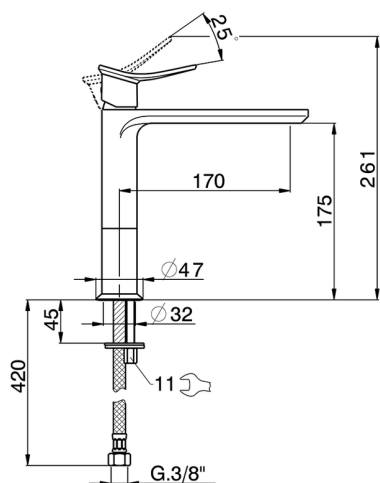

Single lever 'medium' washbasin mixer HARLOCK_HC001504

MODEL **HC001504**

Single lever 'medium' washbasin mixer, without automatic pop-up waste, G.3/8" stainless steel flexible hoses

AVAILABLE FINISHINGS

-  **21** 21 Chrome
-  **2P** 2P Rose Gold
-  **2Q** 2Q Black Titanium
-  **40** 40 Matt Black
-  **4Q** 4Q Matt White
-  **6T** 6T Chrome/Matt Black

CHARACTERISTICS

Cartridge Spare Parts **ZZ96550000**

25 mm Cartridge

Single lever 'medium' washbasin mixer HARLOCK_HC001504

HC001504

<https://en.huberitalia.com/single-lever-medium-washbasin-mixer-harlock-hc001504>

2024-12-22