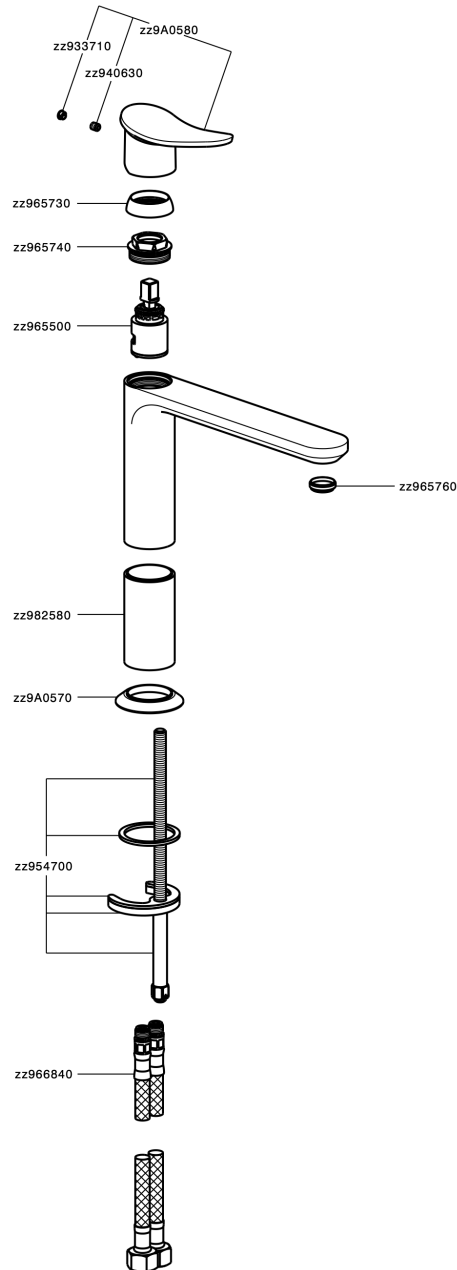

## Single lever 'medium' washbasin mixer HARLOCK\_HC001504

HC001504

<https://en.huberitalia.com/single-lever-medium-washbasin-mixer-harlock-hc001504>

2024-12-22