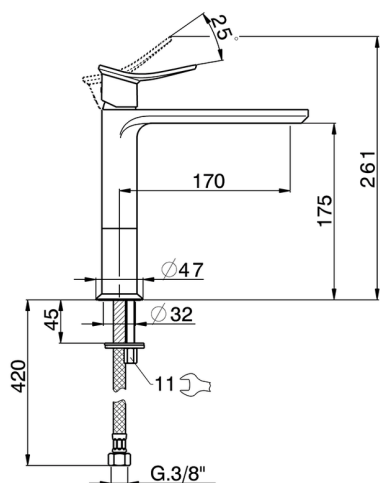

## Single lever 'medium' washbasin mixer HARLOCK\_HC001504

MODEL **HC001504**

Single lever 'medium' washbasin mixer, without automatic pop-up waste, G.3/8" stainless steel flexible hoses

### CHARACTERISTICS

Cartridge Spare Parts **ZZ96550000**

**25 mm Cartridge**

## Single lever 'medium' washbasin mixer HARLOCK\_HC001504

HC001504

<https://en.huberitalia.com/single-lever-medium-washbasin-mixer-harlock-hc001504>

2024-12-22