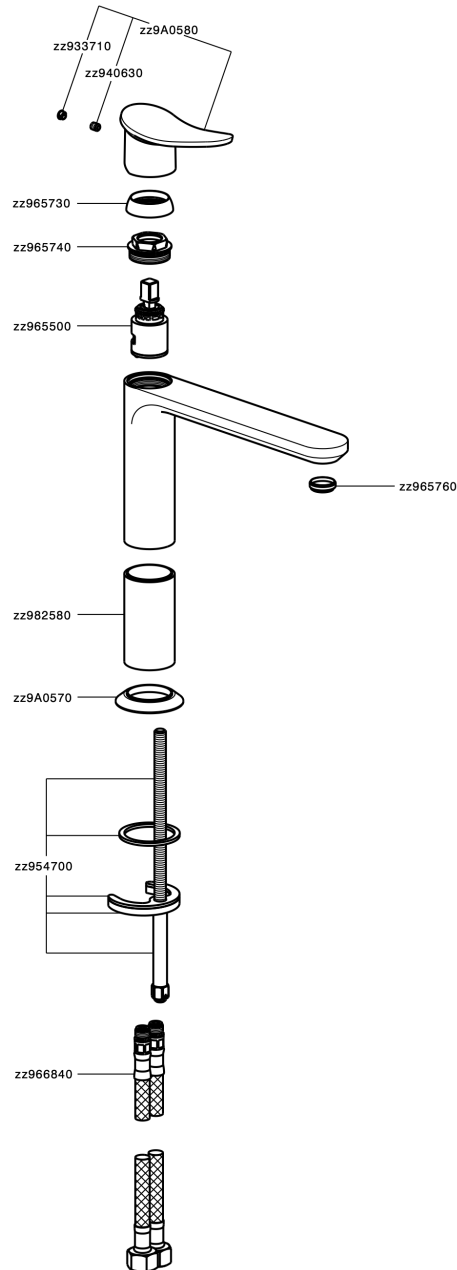

## Single lever 'medium' washbasin mixer HARLOCK\_HC001504

MODEL **HC001504**

Single lever 'medium' washbasin mixer, without automatic pop-up waste, G.3/8" stainless steel flexible hoses

### CHARACTERISTICS

Cartridge Spare Parts **ZZ96550000**

**25 mm Cartridge**

## Single lever 'medium' washbasin mixer HARLOCK\_HC001504

HC001504

<https://en.huberitalia.com/single-lever-medium-washbasin-mixer-harlock-hc001504>

2024-12-22