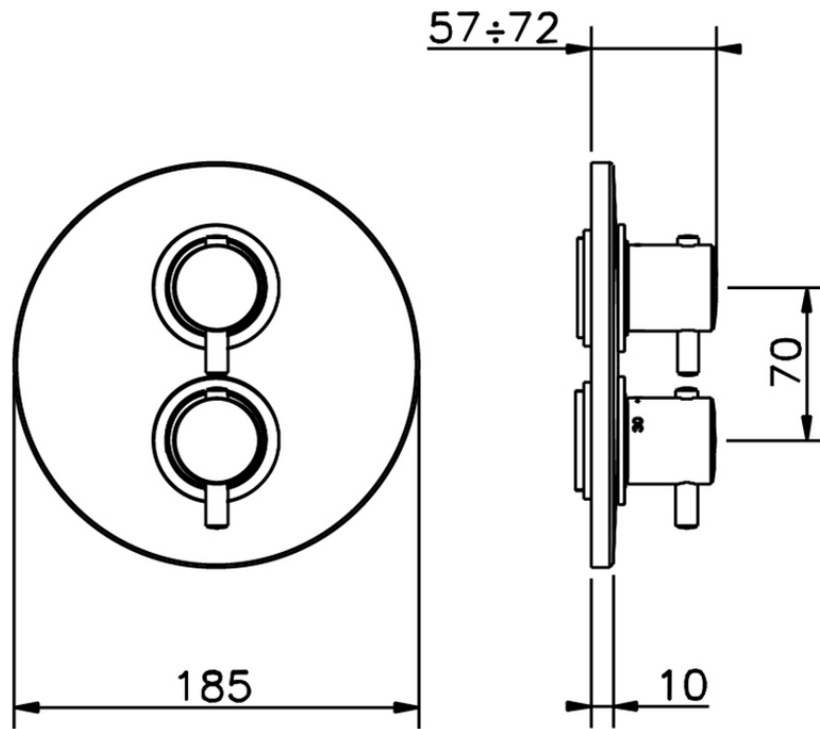

Exposed part for 1-outlet con.thermo.shower valve TRATTO EVO_TV007300

TV007300

<https://en.huberitalia.com/exposed-part-for-1-outlet-con-thermo-shower-valve-tratto-evo-tv007300>

Piastra/Plate/Plaque/Platte/Placa

2-3mm: XX 25-40 YY 76-91

10 mm: XX 16-31 YY 65-80

ZB007301

<https://en.huberitalia.com/1-outlet-concealed-thermostatic-shower-valve-concealed-zb007301>

2024-11-24