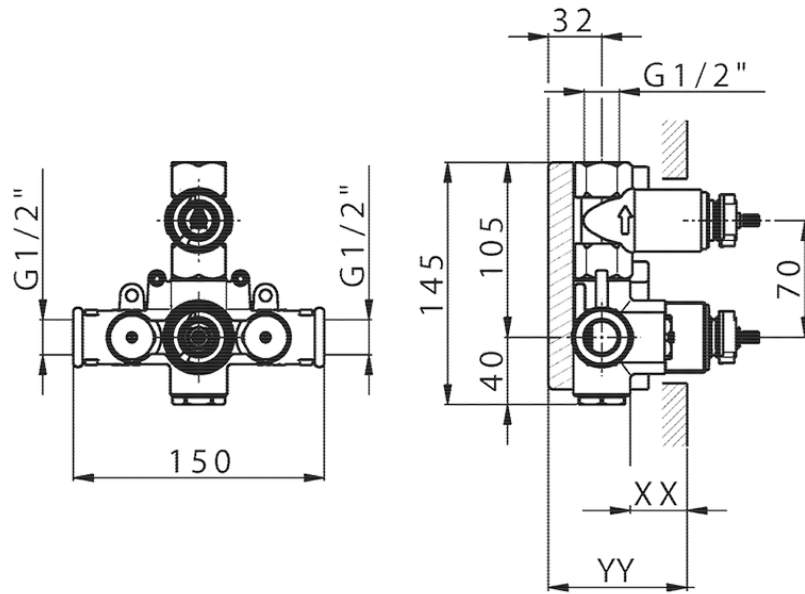

Exposed part for 1-outlet con.thermo.shower valve TRATTO EVO_TV007300

TV007300

<https://en.huberitalia.com/exposed-part-for-1-outlet-con-thermo-shower-valve-tratto-evo-tv007300>

Piastra/Plate/Plaque/Platte/Placa

2-3mm: XX 25-40 YY 76-91

10 mm: XX 16-31 YY 65-80

ZB007301

<https://en.huberitalia.com/1-outlet-concealed-thermostatic-shower-valve-concealed-zb007301>

2024-11-24