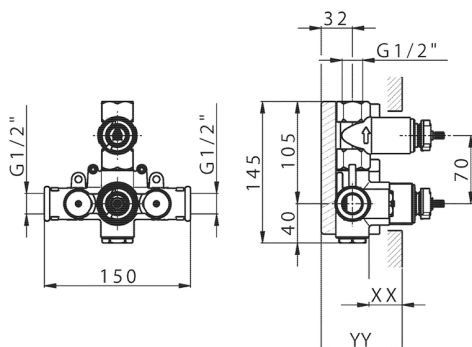

1-outlet Concealed thermostatic shower valve CONCEALED_ZB007301

MODEL **ZB007301**

1-outlet Concealed thermostatic shower valve, with stopvalve, without trim kit

AVAILABLE FINISHINGS

CHARACTERISTICS

Installation	Concealed
Cartridge Spare Parts	24.04A.PP
8x20 Plus P Thermostatic Valve	
Concealed	1

Piastra/Plate/Plaque/Platte/Placa

2-3mm: XX 25-40 YY 76-91

10 mm: XX 16-31 YY 65-80

Thermostatic

The Huber thermostatic is your personal water manager, helping you to handle, control and save water and energy.