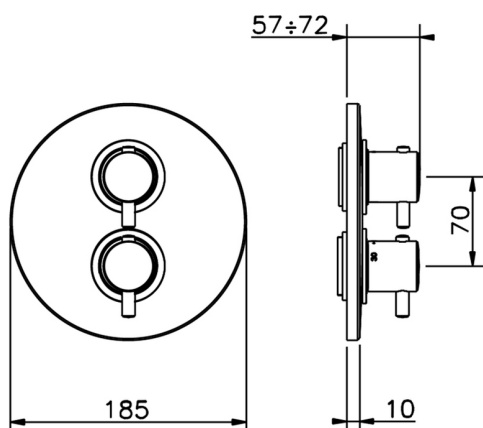

Exposed part for 1-outlet con.thermo.shower valve TRATTO EVO_TV007300

MODEL **TV007300**

Exposed part for 1-outlet thermostatic mixer, with stopvalve, without concealed part, for items ZB007301-ZB007361

AVAILABLE FINISHINGS

CHARACTERISTICS

Installation **Concealed**

Required concealed parts **ZB007301**

Thermostatic

The Huber thermostatic is your personal water manager, helping you to handle, control and save water and energy.