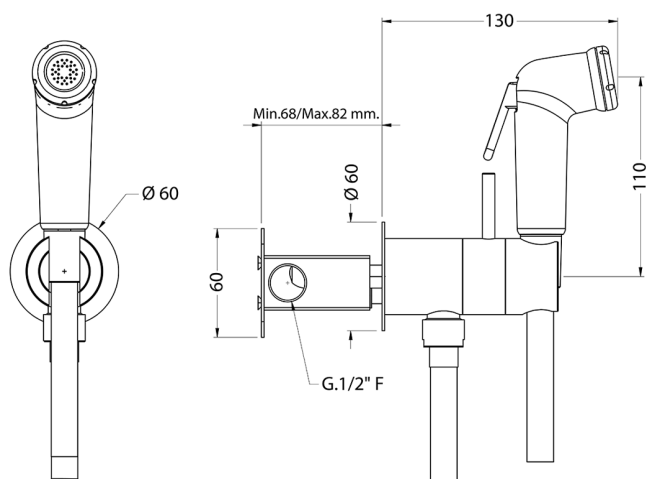

Bidet handshower set HYGENIC SHOWERS_BC007945

MODEL **BC007945**

Bidet handshower set, round wall bracket, gradual mixing of hot & cold water, with concealed part, ABS
Bidet handshower - 120 cm PVC flexible hose

AVAILABLE FINISHINGS

CHARACTERISTICS

Bidet handshower

MixedWater

The Huber Mixed Water system enables the gradual mixing of hot and cold water.

2024-11-15