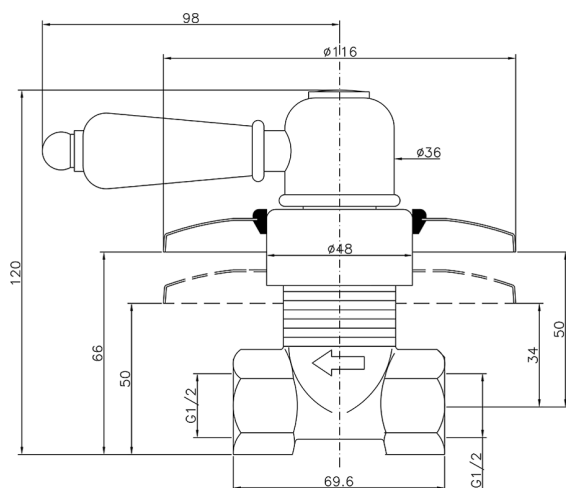

Concealed stop valve CROISSETTE_CS000310

MODEL **CS000310**

Concealed stop valve, 1/2" F outlet

AVAILABLE FINISHINGS

-  **21** 21 Chrome
-  **27** 27 Old Bronze
-  **2G** 2G Antique Gold
-  **2W** 2W Brushed Gold