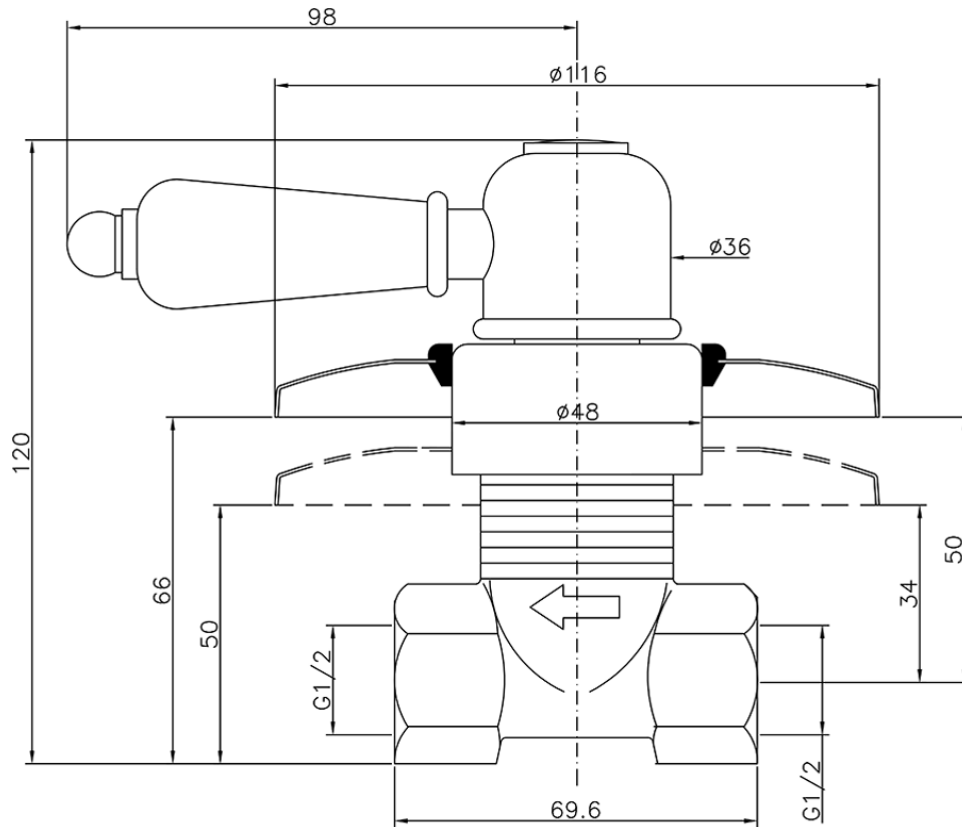

Concealed stop valve CROISSETTE_CS000310

CS000310

<https://en.huberitalia.com/concealed-stop-valve-croisette-cs000310>

2024-12-19