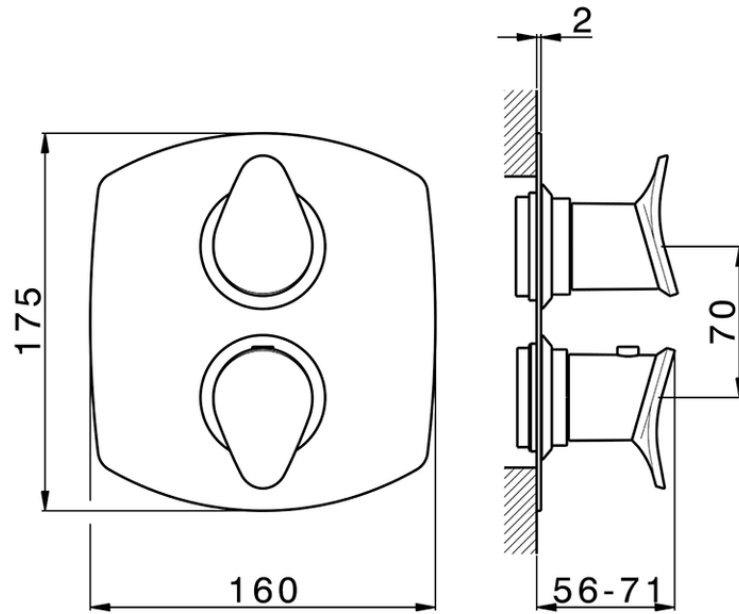

Exposed part for con.thermo.shower valve, 2-outlet THERMO_HC018100

HC018100

<https://en.huberitalia.com/exposed-part-for-con-thermo-shower-valve-2-outlet-thermo-hc018100>

Piastra/Plate/Plaque/Platte/Placa

2-3mm: XX 25-40 YY 76-91

10 mm: XX 16-31 YY 65-80

ZB018100

<https://en.huberitalia.com/2-outlet-concealed-thermostatic-shower-valve-concealed-zb018100>

2026-04-29