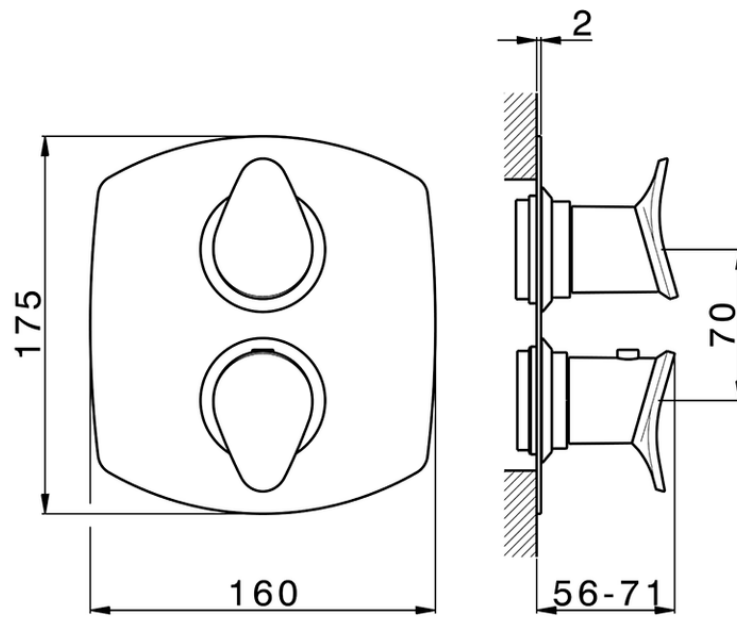

## Exposed part for con.thermo.shower valve, 2-outlet THERMO\_HC018100

HC018100

<https://en.huberitalia.com/exposed-part-for-con-thermo-shower-valve-2-outlet-thermo-hc018100>

## Piastra/Plate/Plaque/Platte/Placa

2-3mm: XX 25-40 YY 76-91

10 mm: XX 16-31 YY 65-80

ZB018100

<https://en.huberitalia.com/2-outlet-concealed-thermostatic-shower-valve-concealed-zb018100>

2026-04-10