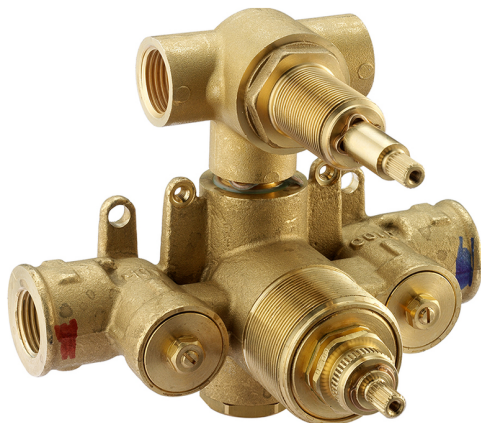

Exposed part for con.thermo.shower valve, 2-outlet THERMO_HC018100

MODEL **HC018100**

Exposed part for 2-outlet thermostatic mixer, with 2-outlet diverter, without concealed part, for item ZB018100

AVAILABLE FINISHINGS

-  **21** 21 Chrome
-  **2P** 2P Rose Gold
-  **2Q** 2Q Black Titanium
-  **40** 40 Matt Black
-  **4Q** 4Q Matt White
-  **6T** 6T Chrome/Matt Black

CHARACTERISTICS

Installation **Concealed**
 Required concealed parts **ZB018100**

Thermostatic

The Huber thermostatic is your personal water manager, helping you to handle, control and save water and energy.

2-outlet Concealed thermostatic shower valve CONCEALED_ZB018100

MODEL **ZB018100**

2-outlet Concealed thermostatic mixer, with 1/2" devia-stop, without trim kit

AVAILABLE FINISHINGS

04 04 Without finishing

CHARACTERISTICS

Installation **Concealed**

Cartridge Spare Parts **24.04A.PP**

8x20 Plus P Thermostatic Valve