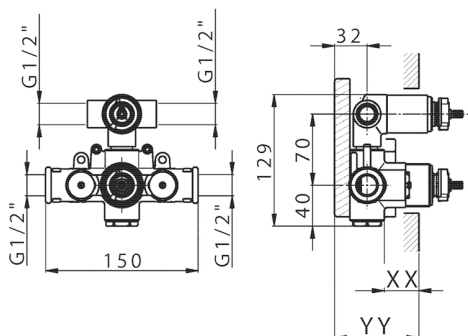

2-outlet Concealed thermostatic mixer, with 1/2" devia-stop, without trim kit

AVAILABLE FINISHINGS

04 04 Without finishing

CHARACTERISTICS

Installation **Concealed**

Cartridge Spare Parts **24.04A.PP**

8x20 Plus P Thermostatic Valve

Concealed **1**

Piastra/Plate/Plaque/Platte/Placa

2-3mm: XX 25-40 YY 76-91

10 mm: XX 16-31 YY 65-80

DeviaStop

The Huber Devia Stop technology allows to adjust the water flow and to direct it to the selected output point (overhead soaker, hand shower, etc).