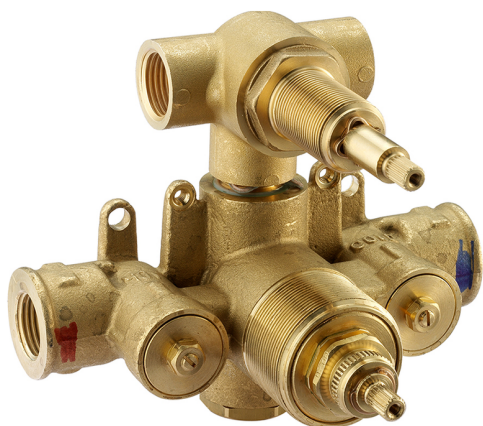

Exposed part for con.thermo.shower valve, 2-outlet THERMO_HC018100

MODEL **HC018100**

Exposed part for 2-outlet thermostatic mixer, with 2-outlet diverter, without concealed part, for item ZB018100

AVAILABLE FINISHINGS

-  **21** 21 Chrome
-  **2P** 2P Rose Gold
-  **2Q** 2Q Black Titanium
-  **40** 40 Matt Black
-  **4Q** 4Q Matt White
-  **6T** 6T Chrome/Matt Black

CHARACTERISTICS

Installation **Concealed**
 Required concealed parts **ZB018100**

Thermostatic

The Huber thermostatic is your personal water manager, helping you to handle, control and save water and energy.

2-outlet Concealed thermostatic shower valve CONCEALED_ZB018100

MODEL **ZB018100**

2-outlet Concealed thermostatic mixer, with 1/2" devia-stop, without trim kit

AVAILABLE FINISHINGS

CHARACTERISTICS

Installation	Concealed
Cartridge Spare Parts	24.04A.PP
8x20 Plus P Thermostatic Valve	
Concealed	1