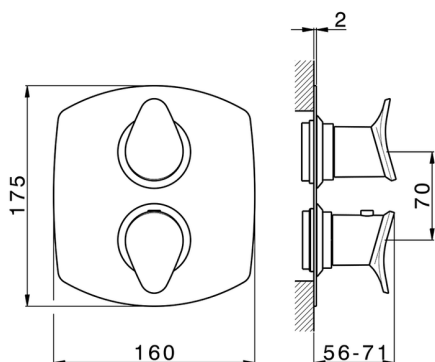

Exposed part for con.thermo.shower valve, 2-outlet THERMO_HC018100

MODEL **HC018100**

Exposed part for 2-outlet thermostatic mixer, with 2-outlet diverter, without concealed part, for item ZB018100

AVAILABLE FINISHINGS

-  **21** 21 Chrome
-  **2P** 2P Rose Gold
-  **2Q** 2Q Black Titanium
-  **40** 40 Matt Black
-  **4Q** 4Q Matt White
-  **6T** 6T Chrome/Matt Black

CHARACTERISTICS

Installation **Concealed**
 Required concealed parts **ZB018100**

2-outlet Concealed thermostatic mixer, with 1/2" devia-stop, without trim kit

AVAILABLE FINISHINGS

CHARACTERISTICS

Installation	Concealed
Cartridge Spare Parts	24.04A.PP
8x20 Plus P Thermostatic Valve	
Concealed	1

Piastra/Plate/Plaque/Platte/Placa

2-3mm: XX 25-40 YY 76-91

10 mm: XX 16-31 YY 65-80

DeviaStop

The Huber Devia Stop technology allows to adjust the water flow and to direct it to the selected output point (overhead soaker, hand shower, etc).