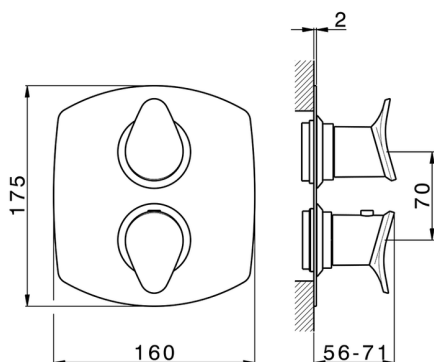

Exposed part for con.thermo.shower valve, 2-outlet THERMO_HC018100

MODEL **HC018100**

Exposed part for 2-outlet thermostatic mixer, with 2-outlet diverter, without concealed part, for item ZB018100

AVAILABLE FINISHINGS

-  **21** 21 Chrome
-  **2P** 2P Rose Gold
-  **2Q** 2Q Black Titanium
-  **40** 40 Matt Black
-  **4Q** 4Q Matt White
-  **6T** 6T Chrome/Matt Black

CHARACTERISTICS

Installation **Concealed**
 Required concealed parts **ZB018100**

2-outlet Concealed thermostatic mixer, with 1/2" devia-stop, without trim kit

AVAILABLE FINISHINGS

04 04 Without finishing

CHARACTERISTICS

Installation **Concealed**

Cartridge Spare Parts **24.04A.PP**

8x20 Plus P Thermostatic Valve

Concealed **1**

Piastra/Plate/Plaque/Platte/Placa

2-3mm: XX 25-40 YY 76-91

10 mm: XX 16-31 YY 65-80

DeviaStop

The Huber Devia Stop technology allows to adjust the water flow and to direct it to the selected output point (overhead soaker, hand shower, etc).