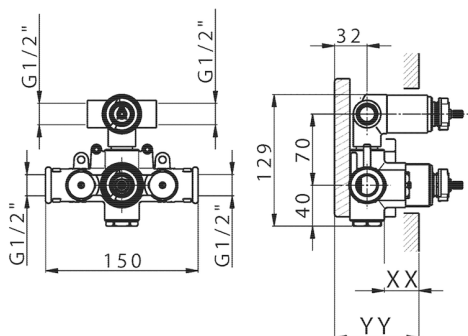

## 2-outlet Concealed thermostatic shower valve CONCEALED\_ZB018100

MODEL **ZB018100**

2-outlet Concealed thermostatic mixer, with 1/2" devia stop, without trim kit

AVAILABLE FINISHINGS

**04** 04 Without finishing

CHARACTERISTICS

Installation	<b>Concealed</b>
Cartridge Spare Parts	<b>24.04A.PP</b>
<b>8x20 Plus P Thermostatic Valve</b>	
Concealed	<b>1</b>

Piastra/Plate/Plaque/Platte/Placa

2-3mm: XX 25-40 YY 76-91

10 mm: XX 16-31 YY 65-80