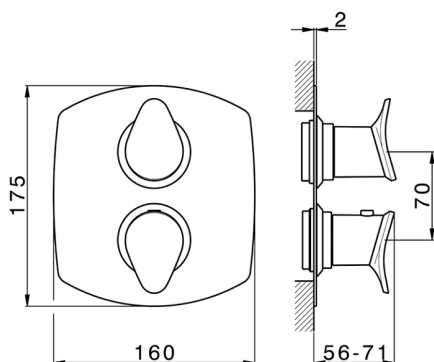

## Exposed part for con.thermo.shower valve, 2-outlet THERMO\_HC018100

MODEL **HC018100**

Exposed part for 2-outlet thermostatic mixer, with 2-outlet diverter, without concealed part, for item ZB018100

CHARACTERISTICS

Installation	<b>Concealed</b>
Cartridge Spare Parts	<b>24.04A.PP</b>
<b>8x20 Plus P Thermostatic Valve</b>	
Concealed	<b>1</b>

Piastra/Plate/Plaque/Platte/Placa

2-3mm: XX 25-40 YY 76-91

10 mm: XX 16-31 YY 65-80