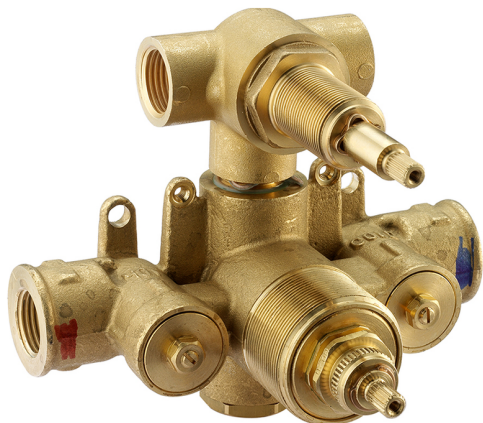

## Exposed part for con.thermo.shower valve, 2-outlet THERMO\_HC018100

MODEL **HC018100**

Exposed part for 2-outlet thermostatic mixer, with 2-outlet diverter, without concealed part, for item ZB018100

### CHARACTERISTICS

Installation **Concealed**  
 Required concealed parts **ZB018100**

### Thermostatic

The Huber thermostatic is your personal water manager, helping you to handle, control and save water and energy.

## 2-outlet Concealed thermostatic shower valve CONCEALED\_ZB018100

MODEL **ZB018100**

2-outlet Concealed thermostatic mixer, with 1/2" devia stop, without trim kit

AVAILABLE FINISHINGS

**04** 04 Without finishing