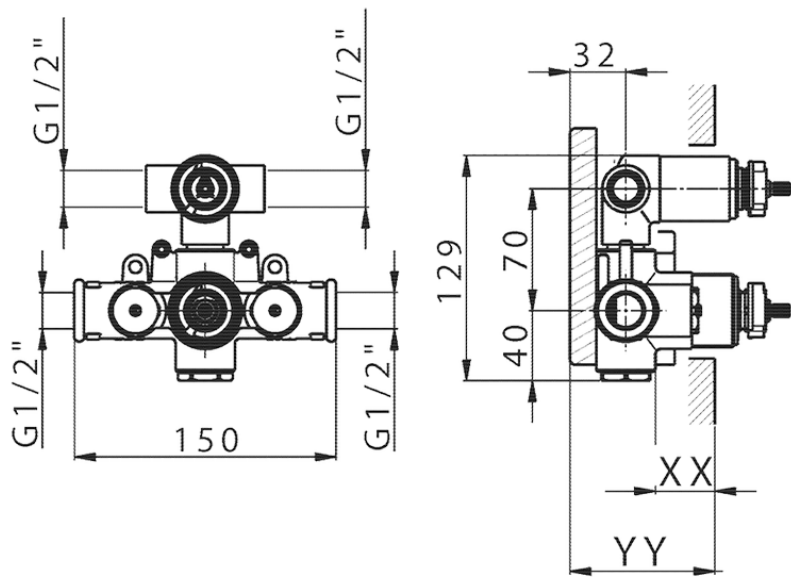

Exposed part for con.thermo.shower valve, 2-outlet THERMO_HC018100

HC018100

<https://en.huberitalia.com/exposed-part-for-con-thermo-shower-valve-2-outlet-thermo-hc018100>

Piastra/Plate/Plaque/Platte/Placa

2-3mm: XX 25-40 YY 76-91

10 mm: XX 16-31 YY 65-80

ZB018100

<https://en.huberitalia.com/2-outlet-concealed-thermostatic-shower-valve-concealed-zb018100>

2026-06-13