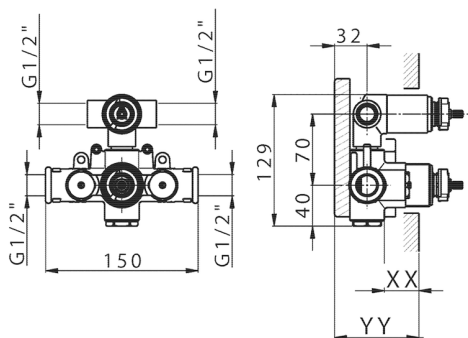

2-outlet Concealed thermostatic mixer, with 1/2" devia stop, without trim kit

AVAILABLE FINISHINGS

CHARACTERISTICS

Installation	<b>Concealed</b>
Cartridge Spare Parts	<b>24.04A.PP</b>
<b>8x20 Plus P Thermostatic Valve</b>	
Concealed	<b>1</b>

Piastra/Plate/Plaque/Platte/Placa

2-3mm: XX 25-40 YY 76-91

10 mm: XX 16-31 YY 65-80

**DeviaStop**

The Huber Devia Stop technology allows to adjust the water flow and to direct it to the selected output point (overhead soaker, hand shower, etc).