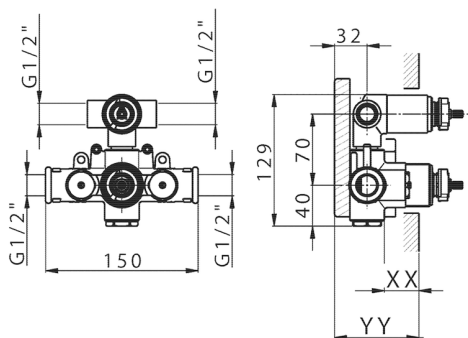

## 2-outlet Concealed thermostatic shower valve CONCEALED\_ZB018100

MODEL **ZB018100**

2-outlet Concealed thermostatic mixer, with 1/2" devia-stop, without trim kit

AVAILABLE FINISHINGS

**04** 04 Without finishing

CHARACTERISTICS

Installation **Concealed**

Cartridge Spare Parts **24.04A.PP**

**8x20 Plus P Thermostatic Valve**

Concealed **1**

Piastra/Plate/Plaque/Platte/Placa

2-3mm: XX 25-40 YY 76-91

10 mm: XX 16-31 YY 65-80