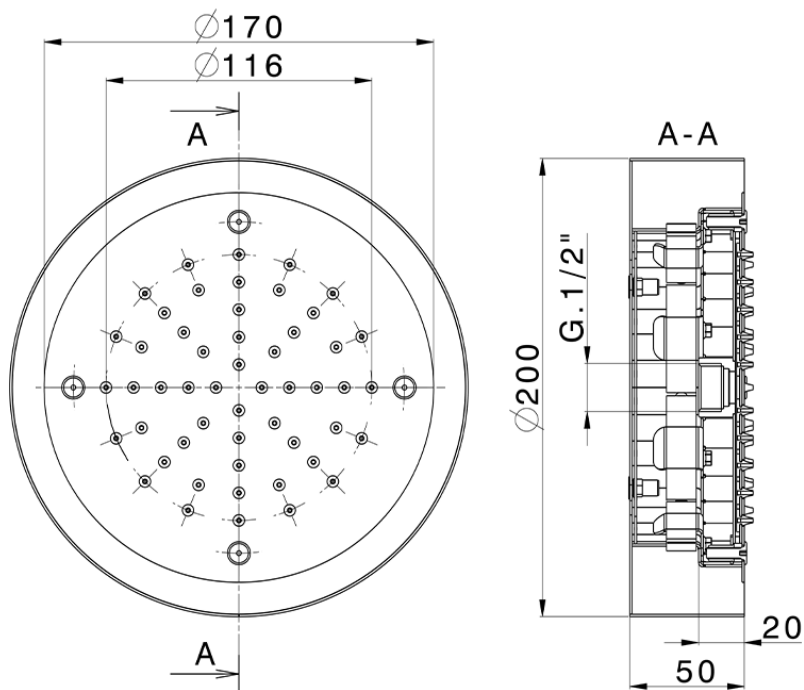

Ø 200 mm Chromotherapy Ceiling showerhead ZEN_ZS1C0235

ZS1C0235

<https://en.huberitalia.com/o-200-mm-chromotherapy-ceiling-showerhead-zen-zs1c0235>

2026-04-05