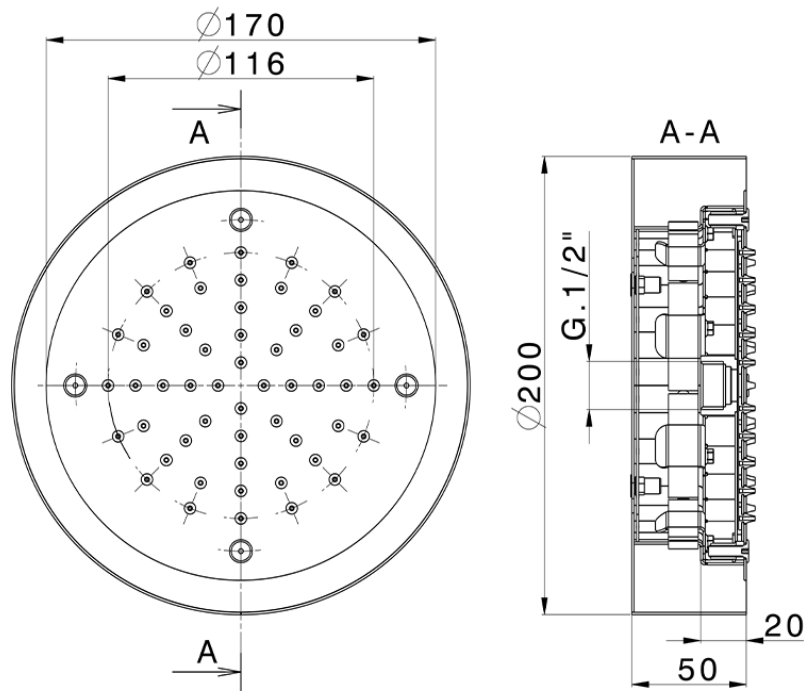

Ø 200 mm Chromotherapy Ceiling showerhead ZEN_ZS1C0235

ZS1C0235

<https://en.huberitalia.com/o-200-mm-chromotherapy-ceiling-showerhead-zen-zs1c0235>

2026-05-16