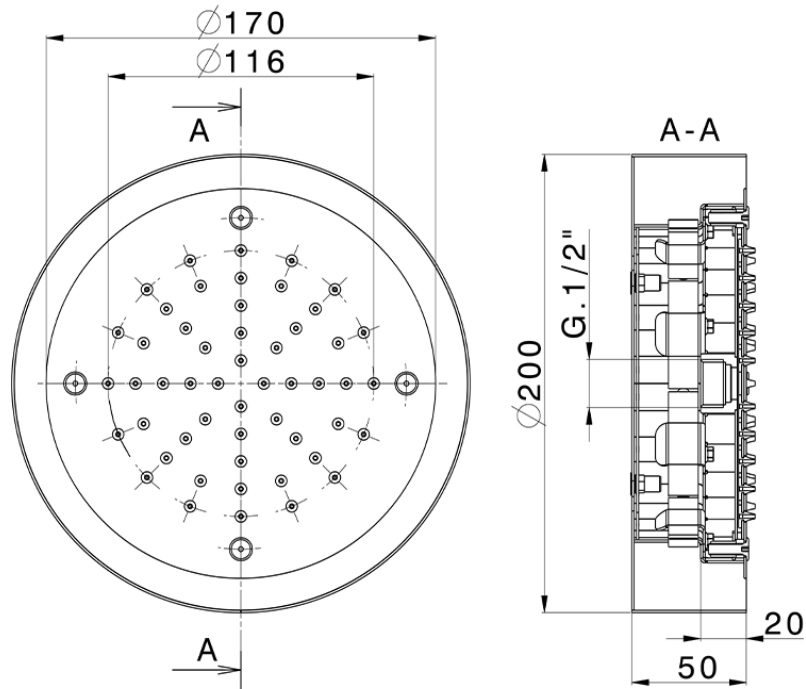

Ø 200 mm Chromotherapy Ceiling showerhead ZEN_ZS1C0235

ZS1C0235

<https://en.huberitalia.com/o-200-mm-chromotherapy-ceiling-showerhead-zen-zs1c0235>

2026-06-13