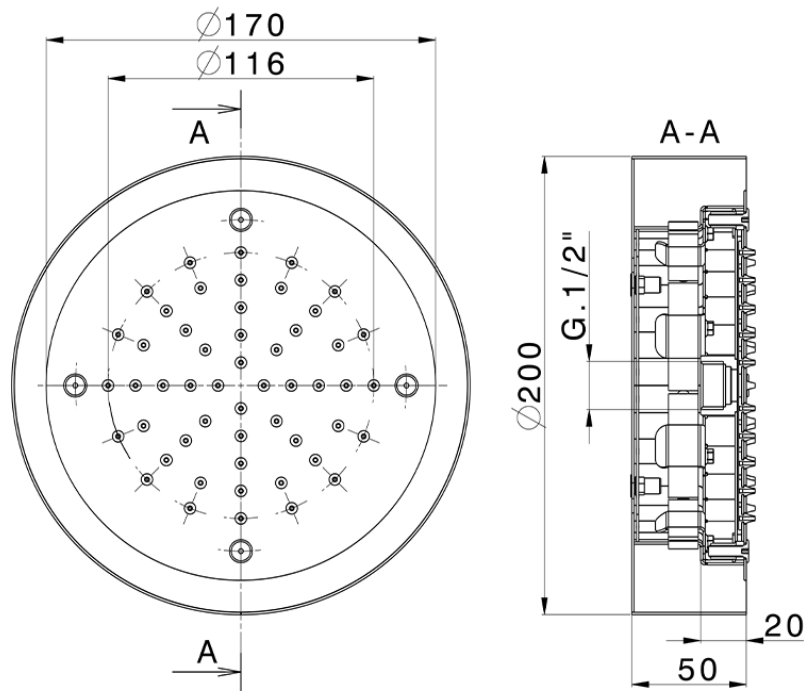

## Ø 200 mm Chromotherapy Ceiling showerhead ZEN\_ZS1C0235

ZS1C0235

<https://en.huberitalia.com/o-200-mm-chromotherapy-ceiling-showerhead-zen-zs1c0235>

2026-04-11