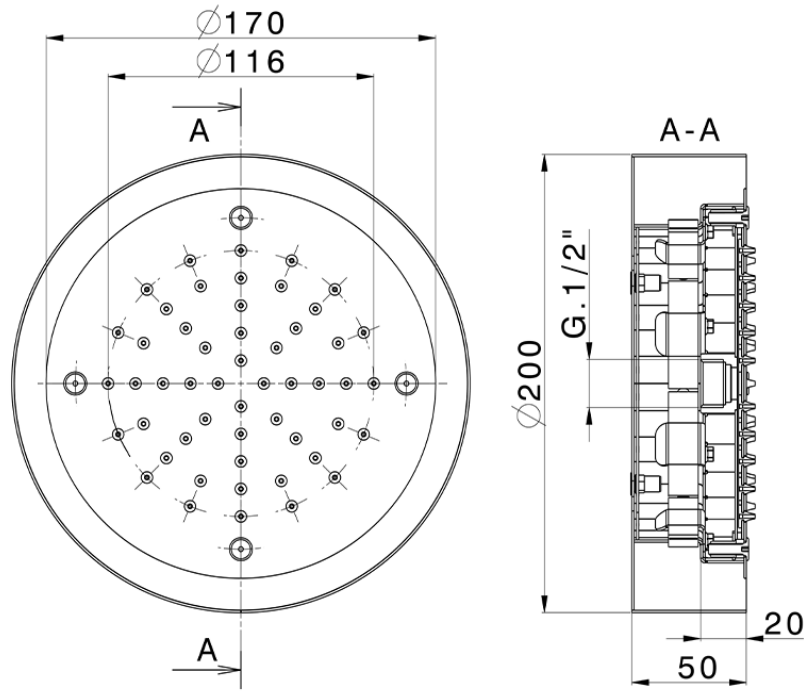

Ø 200 mm Chromotherapy Ceiling showerhead ZEN_ZS1C0235

ZS1C0235

<https://en.huberitalia.com/o-200-mm-chromotherapy-ceiling-showerhead-zen-zs1c0235>

2026-04-07