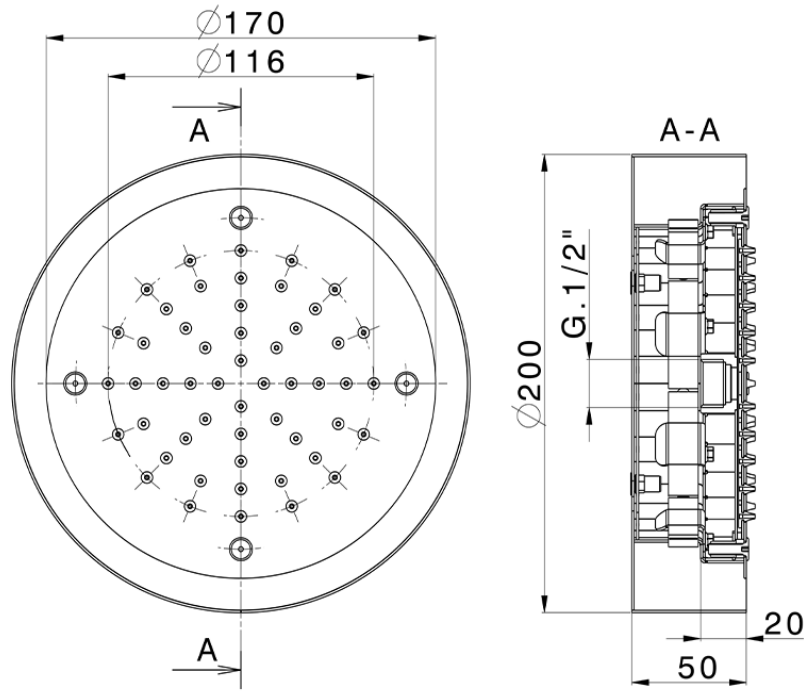

Ø 200 mm Chromotherapy Ceiling showerhead ZEN_ZS1C0235

ZS1C0235

<https://en.huberitalia.com/o-200-mm-chromotherapy-ceiling-showerhead-zen-zs1c0235>

2026-04-06