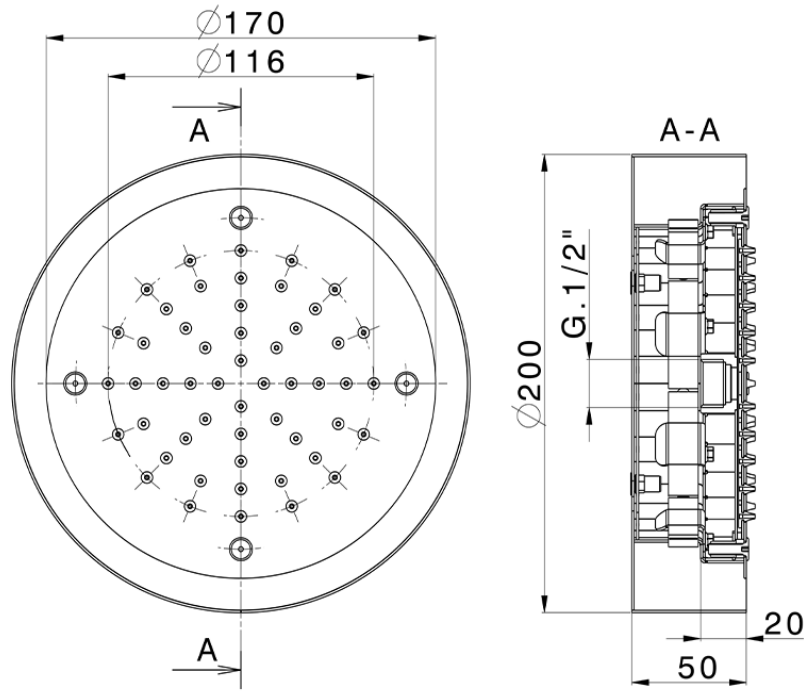

Ø 200 mm Chromotherapy Ceiling showerhead ZEN_ZS1C0235

ZS1C0235

<https://en.huberitalia.com/o-200-mm-chromotherapy-ceiling-showerhead-zen-zs1c0235>

2026-06-13