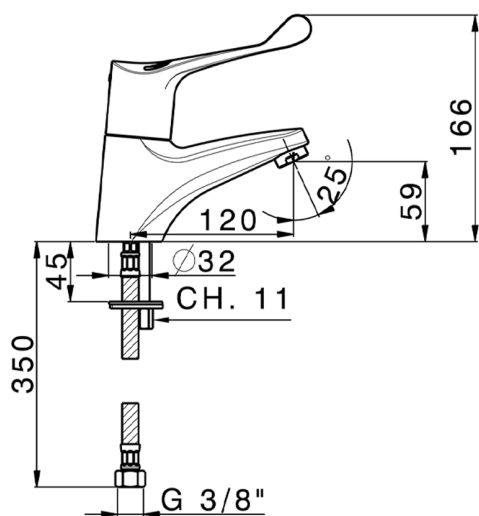

HTS Basic Thermo Sequential Basin Mixer COMMUNITY_HBT54000

MODEL **HBT54000**

HTS Basic Thermo Sequential Basin Mixer, without waste, G.3/8" stainless steel flexible hoses

AVAILABLE FINISHINGS

CHARACTERISTICS

Sequential

The Huber sequential thermostatic cartridge HTS is equipped with a new, patented system for integrated and simultaneous adjustment of water temperature and flow.

Thermostatic

The Huber thermostatic is your personal water manager, helping you to handle, control and save water and energy.