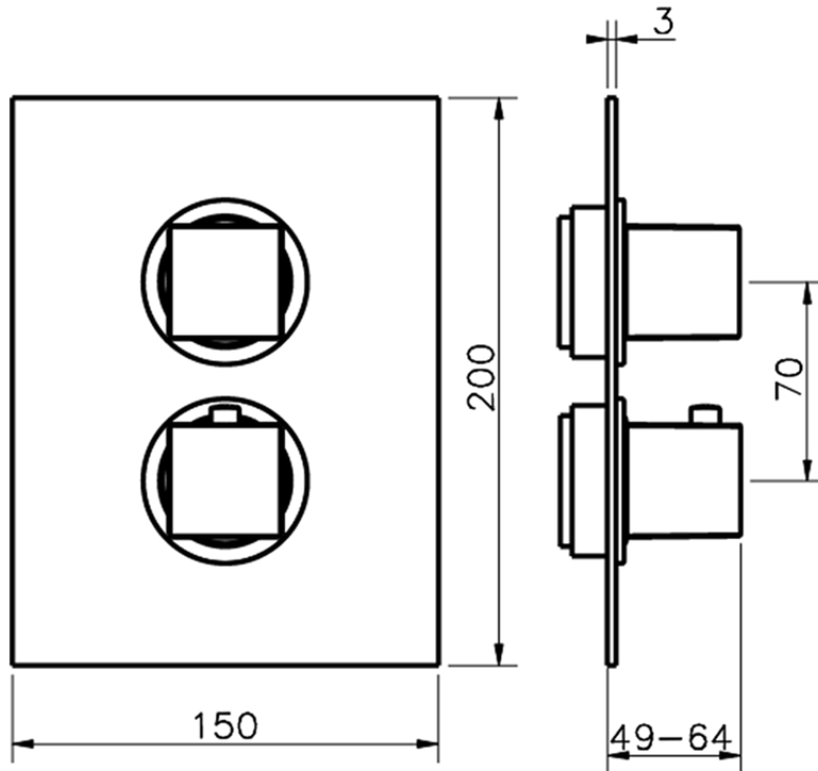

Exposed part for con.thermo.shower valve, 2-outlet NUOVA EGO_NE018100

NE018100

<https://en.huberitalia.com/exposed-part-for-con-thermo-shower-valve-2-outlet-nuova-ego-ne018100>

Piastra/Plate/Plaque/Platte/Placa

2-3mm: XX 25-40 YY 76-91

10 mm: XX 16-31 YY 65-80

ZB018101

<https://en.huberitalia.com/2-outlet-concealed-thermostatic-shower-valve-concealed-zb018101>

2026-04-06