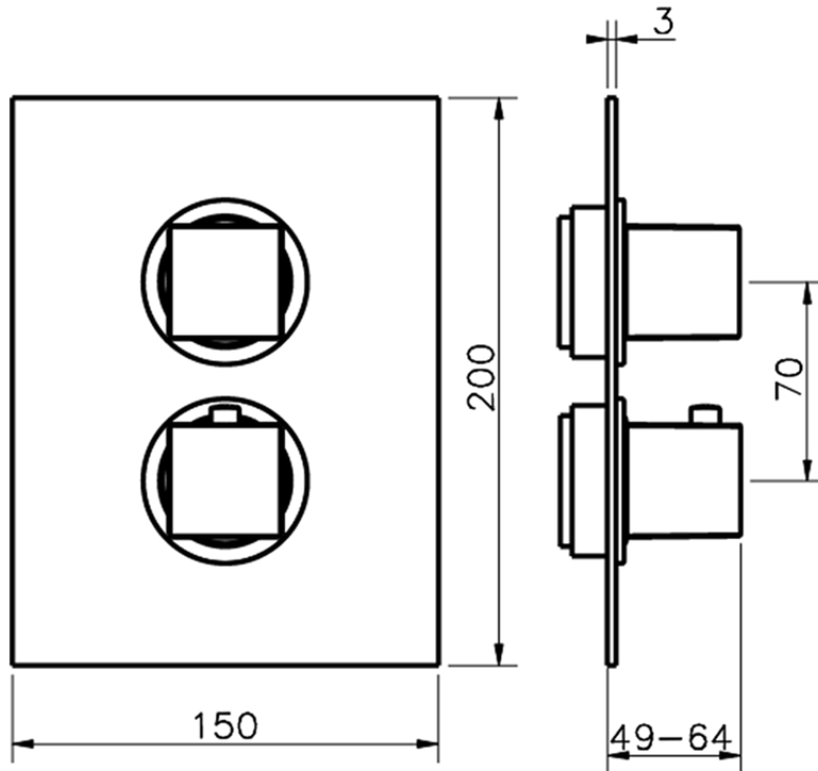

Exposed part for con.thermo.shower valve, 2-outlet NUOVA EGO_NE018100

NE018100

<https://en.huberitalia.com/exposed-part-for-con-thermo-shower-valve-2-outlet-nuova-ego-ne018100>

Piastra/Plate/Plaque/Platte/Placa

2-3mm: XX 25-40 YY 76-91

10 mm: XX 16-31 YY 65-80

ZB018101

<https://en.huberitalia.com/2-outlet-concealed-thermostatic-shower-valve-concealed-zb018101>

2026-05-25