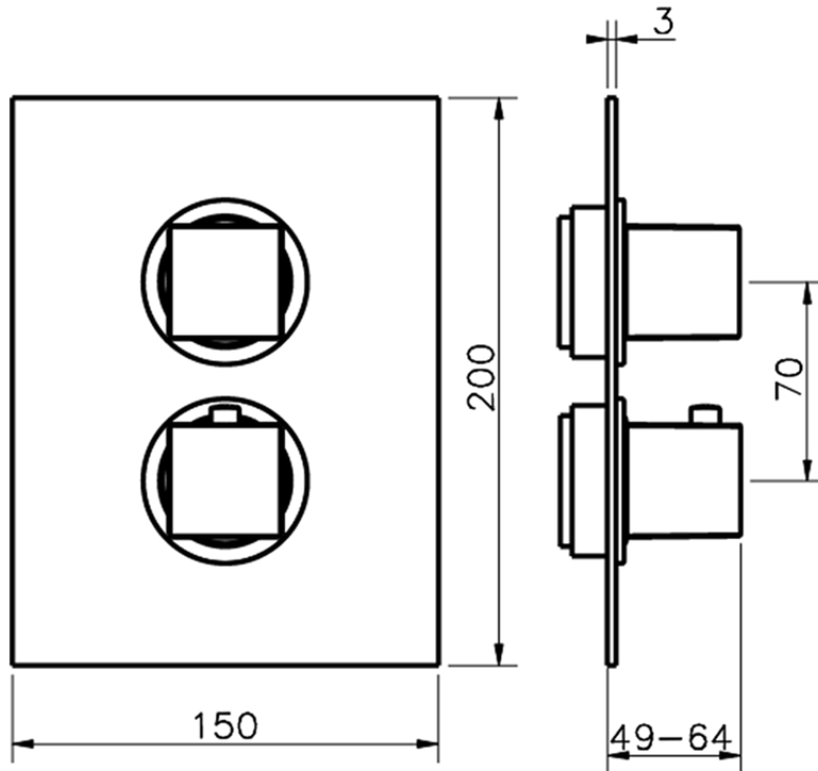

Exposed part for con.thermo.shower valve, 2-outlet NUOVA EGO_NE018100

NE018100

<https://en.huberitalia.com/exposed-part-for-con-thermo-shower-valve-2-outlet-nuova-ego-ne018100>

Piastra/Plate/Plaque/Platte/Placa

2-3mm: XX 25-40 YY 76-91

10 mm: XX 16-31 YY 65-80

ZB018101

<https://en.huberitalia.com/2-outlet-concealed-thermostatic-shower-valve-concealed-zb018101>

2026-04-29