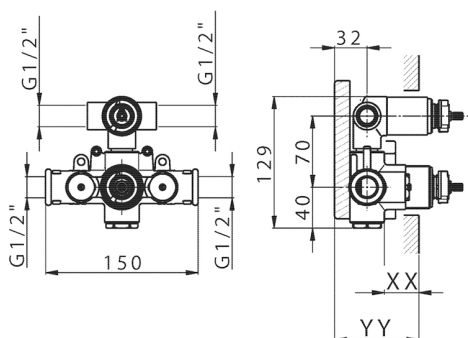

2-outlet Concealed thermostatic shower valve CONCEALED_ZB018101

MODEL **ZB018101**

2-outlet Concealed thermostatic mixer, with 2-outlet diverter, without trim kit

AVAILABLE FINISHINGS

04 04 Without finishing

CHARACTERISTICS

Installation	Concealed
Cartridge Spare Parts	24.04A.PP
8x20 Plus P Thermostatic Valve	
Concealed	1

Piastra/Plate/Plaque/Platte/Placa

2-3mm: XX 25-40 YY 76-91

10 mm: XX 16-31 YY 65-80

DeviaStop