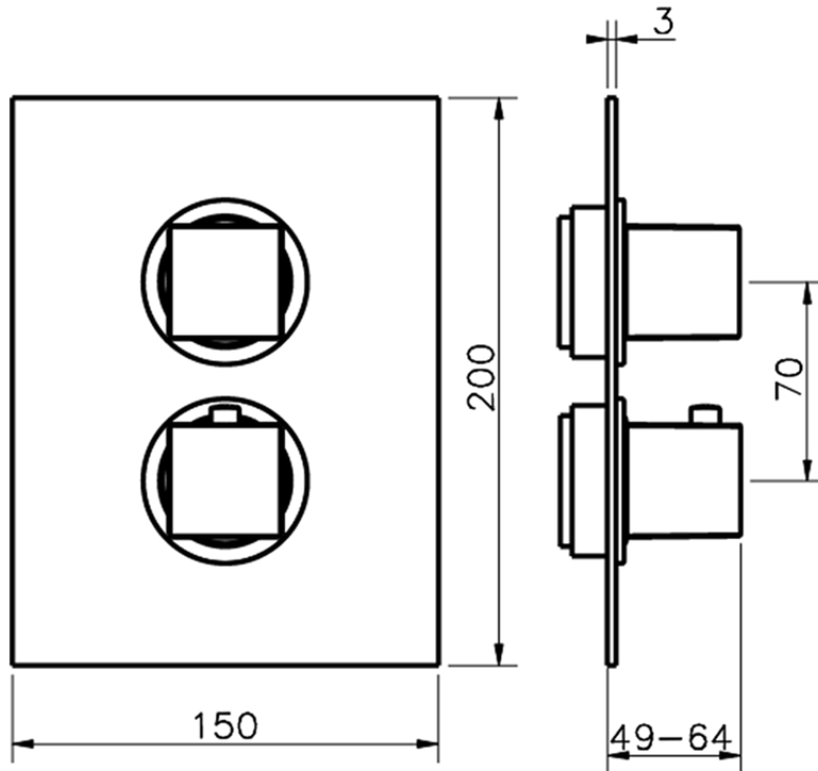

Exposed part for con.thermo.shower valve, 2-outlet NUOVA EGO_NE018100

NE018100

<https://en.huberitalia.com/exposed-part-for-con-thermo-shower-valve-2-outlet-nuova-ego-ne018100>

Piastra/Plate/Plaque/Platte/Placa

2-3mm: XX 25-40 YY 76-91

10 mm: XX 16-31 YY 65-80

ZB018101

<https://en.huberitalia.com/2-outlet-concealed-thermostatic-shower-valve-concealed-zb018101>

2026-06-10