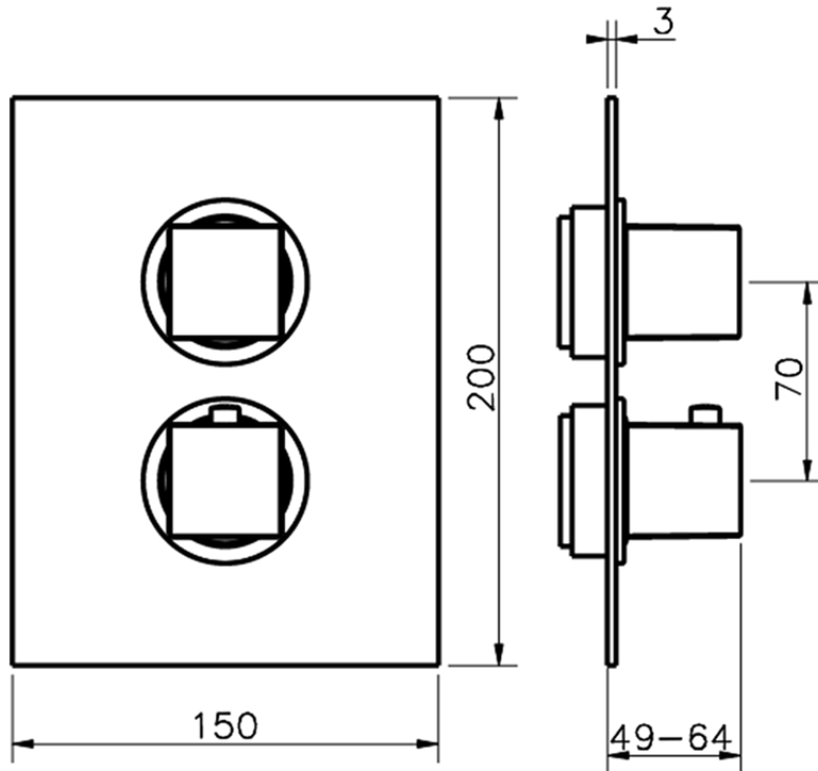

Exposed part for con.thermo.shower valve, 2-outlet NUOVA EGO_NE018100

NE018100

<https://en.huberitalia.com/exposed-part-for-con-thermo-shower-valve-2-outlet-nuova-ego-ne018100>

Piastra/Plate/Plaque/Platte/Placa

2-3mm: XX 25-40 YY 76-91

10 mm: XX 16-31 YY 65-80

ZB018101

<https://en.huberitalia.com/2-outlet-concealed-thermostatic-shower-valve-concealed-zb018101>

2026-04-08