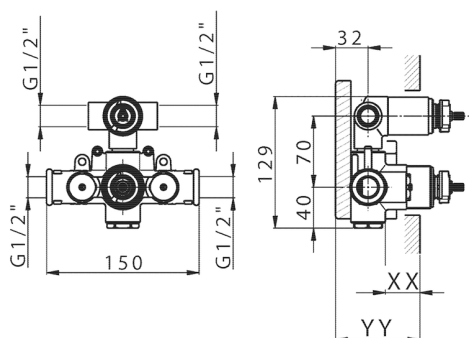

2-outlet Concealed thermostatic shower valve CONCEALED_ZB018101

MODEL **ZB018101**

2-outlet Concealed thermostatic mixer, with 2-outlet diverter, without trim kit

AVAILABLE FINISHINGS

04 04 Without finishing

CHARACTERISTICS

Installation **Concealed**

Cartridge Spare Parts **24.04A.PP**

8x20 Plus P Thermostatic Valve

Concealed **1**

Piastra/Plate/Plaque/Platte/Placa

2-3mm: XX 25-40 YY 76-91

10 mm: XX 16-31 YY 65-80