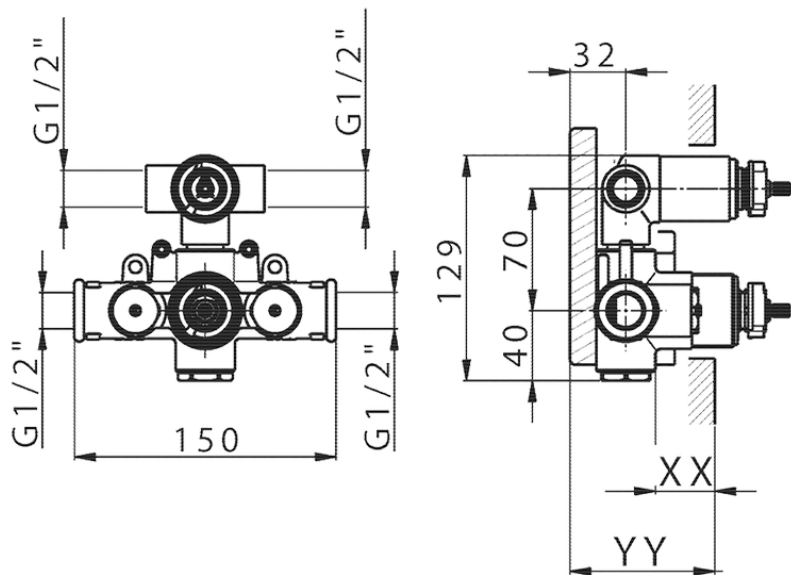

Exposed part for con.thermo.shower valve, 2-outlet NUOVA EGO_NE018100

NE018100

<https://en.huberitalia.com/exposed-part-for-con-thermo-shower-valve-2-outlet-nuova-ego-ne018100>

Piastra/Plate/Plaque/Platte/Placa

2-3mm: XX 25-40 YY 76-91

10 mm: XX 16-31 YY 65-80