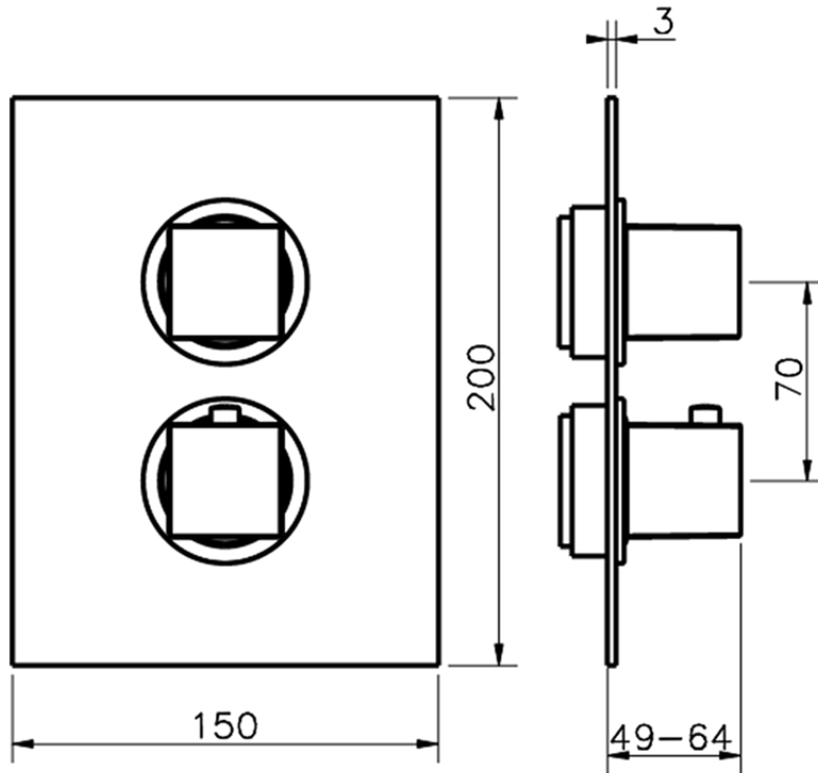

Exposed part for con.thermo.shower valve, 2-outlet NUOVA EGO_NE018100

NE018100

<https://en.huberitalia.com/exposed-part-for-con-thermo-shower-valve-2-outlet-nuova-ego-ne018100>

Piastra/Plate/Plaque/Platte/Placa

2-3mm: XX 25-40 YY 76-91

10 mm: XX 16-31 YY 65-80

ZB018101

<https://en.huberitalia.com/2-outlet-concealed-thermostatic-shower-valve-concealed-zb018101>

2026-04-05