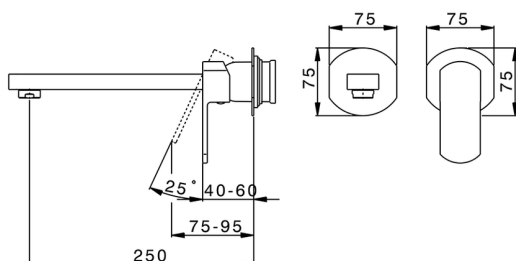

CHARACTERISTICS

Installation **Concealed**
Required concealed parts **ZB002450**