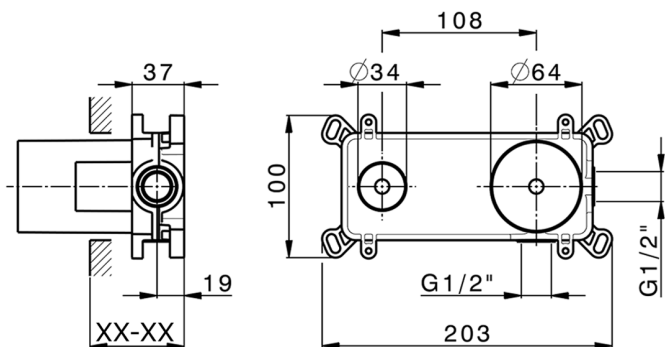

Exposed part for single lever washbasin valve DADO_DD005512

MODEL **DD005512**

Exposed part for single lever washbasin valve, without concealed part, spout L.250 mm, for item Easy-Box ZB002450 and art. ZB025510

Concealed single lever washbasin mixer Easy-Box CONCEALED_ZB002450

MODEL **ZB002450**

Concealed single lever washbasin mixer
Easy-Box, with protection guard box, without trim kit

AVAILABLE FINISHINGS

CHARACTERISTICS

Concealed **1**
Cartridge Spare Parts **ZZ95409000**
35 mm Cartridge

Piastra/Plate/Plaque/Platte/Placa

2-3mm: XX 56-76

10mm: XX 48-68

EcoStop

EcoStop feature limits water flow to approximately 50% of maximum output with one point of resistance on setting. Push slightly past the middle stop only when full water output is required. This will save water up to 50%.