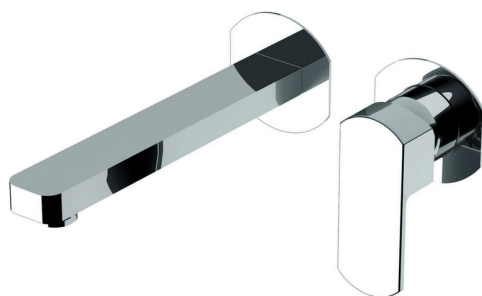

Exposed part for single lever washbasin valve DADO_DD005512

MODEL **DD005512**

Exposed part for single lever washbasin valve, without concealed part, spout L.250 mm, for item Easy-Box ZB002450 and art. ZB025510

AVAILABLE FINISHINGS

-  **21** 21 Chrome
-  **2B** 2B Polished Nickel
-  **2F** 2F Brushed Nickel
-  **40** 40 Matt Black
-  **4Q** 4Q Matt White

CHARACTERISTICS

Installation **Concealed**
 Required concealed parts **ZB002450**

Concealed single lever washbasin mixer Easy-Box CONCEALED_ZB002450

MODEL **ZB002450**

Concealed single lever washbasin mixer
Easy-Box, with protection guard box, without trim kit

AVAILABLE FINISHINGS

CHARACTERISTICS

Concealed **1**
Cartridge Spare Parts **ZZ95409000**
35 mm Cartridge

Piastra/Plate/Plaque/Platte/Placa

2-3mm: XX 56-76

10mm: XX 48-68

EcoStop

EcoStop feature limits water flow to approximately 50% of maximum output with one point of resistance on setting. Push slightly past the middle stop only when full water output is required. This will save water up to 50%.