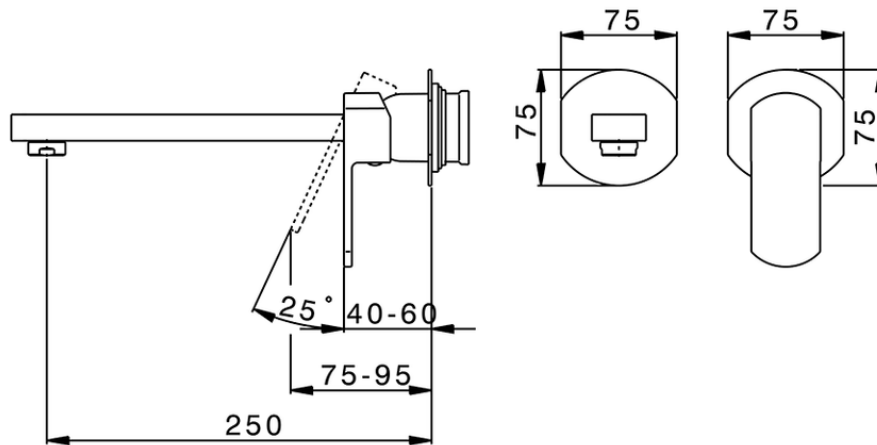

Exposed part for single lever washbasin valve DADO_DD005512

DD005512

<https://en.huberitalia.com/exposed-part-for-single-lever-washbasin-valve-dado-dd005512>

Piastra/Plate/Plaque/Platte/Placa

2-3mm: XX 56-76

10mm: XX 48-68