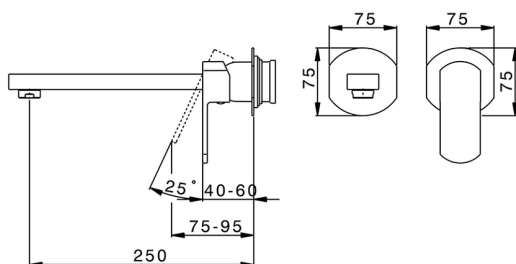

CHARACTERISTICS

Installation **Concealed**
Required concealed parts **ZB002450**