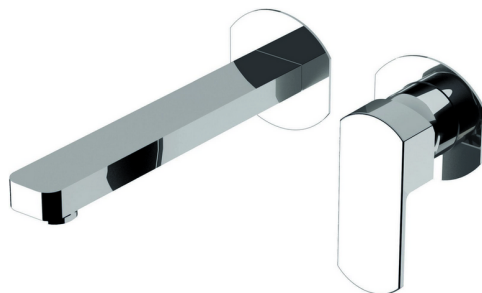

Exposed part for single lever washbasin valve DADO_DD005512

MODEL **DD005512**

Exposed part for single lever washbasin valve, without concealed part, spout L.250 mm, for item Easy-Box ZB002450 and art. ZB025510

AVAILABLE FINISHINGS

-  **21** 21 Chrome
-  **2B** 2B Polished Nickel
-  **2F** 2F Brushed Nickel
-  **40** 40 Matt Black
-  **4Q** 4Q Matt White

CHARACTERISTICS

Installation **Concealed**
 Required concealed parts **ZB002450**

Concealed single lever washbasin mixer Easy-Box CONCEALED_ZB002450

MODEL **ZB002450**

Concealed single lever washbasin mixer
Easy-Box, with protection guard box, without trim kit

AVAILABLE FINISHINGS

CHARACTERISTICS

Concealed **1**
Cartridge Spare Parts **ZZ95409000**
35 mm Cartridge

Piastra/Plate/Plaque/Platte/Placa

2-3mm: XX 56-76

10mm: XX 48-68

EcoStop

EcoStop feature limits water flow to approximately 50% of maximum output with one point of resistance on setting. Push slightly past the middle stop only when full water output is required. This will save water up to 50%.