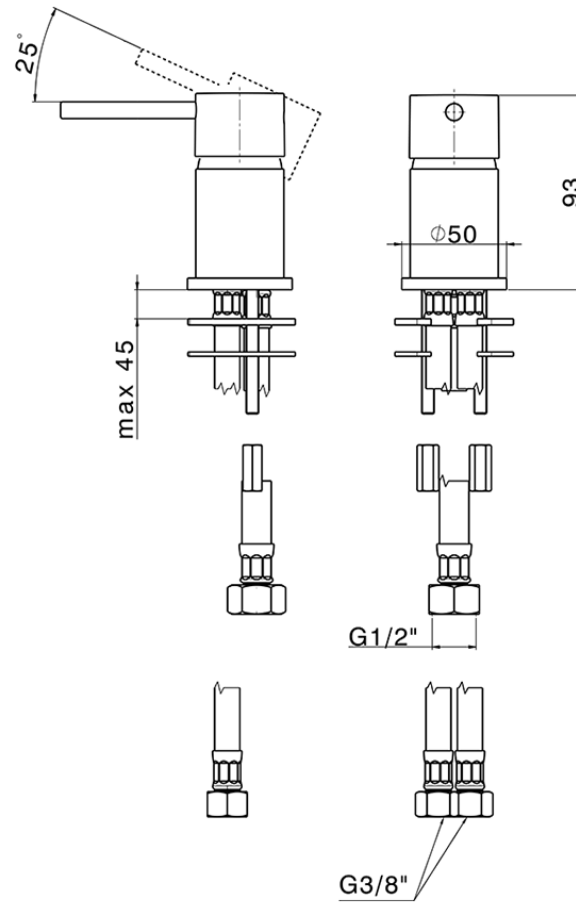

Single lever mixer NUOVA KIRUNA_K2000650

K2000650

<https://en.huberitalia.com/single-lever-mixer-nuova-kiruna-k2000650>

2026-06-13