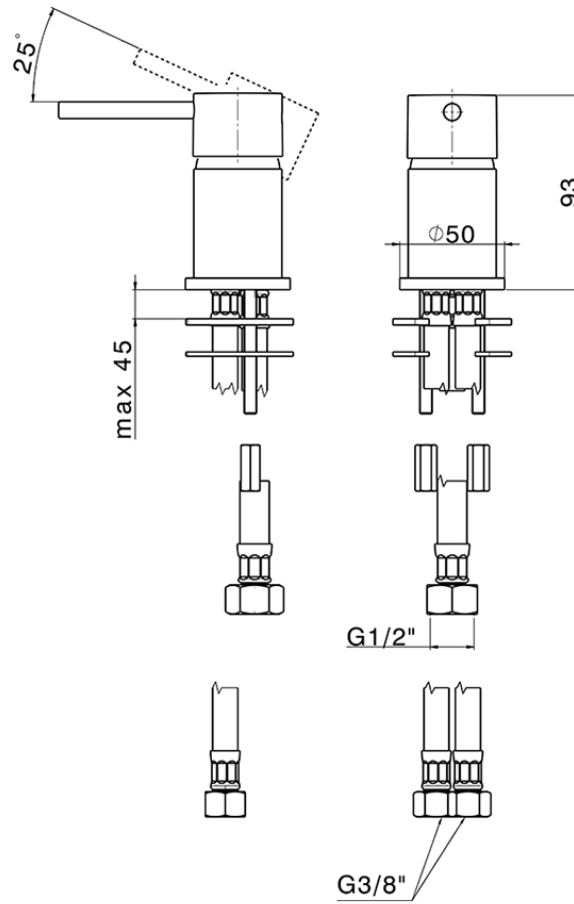

Single lever mixer NUOVA KIRUNA_K2000650

K2000650

<https://en.huberitalia.com/single-lever-mixer-nuova-kiruna-k2000650>

2026-05-15