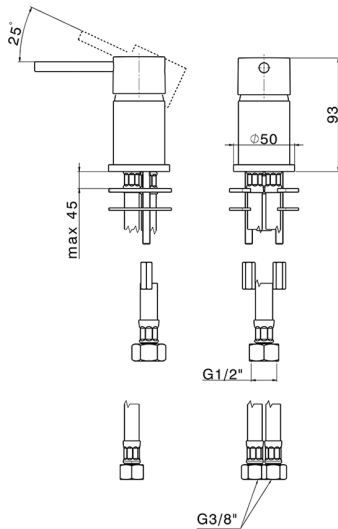

## Single lever mixer NUOVA KIRUNA\_K2000650

MODEL **K2000650**

Single lever mixer, without waste, without spout, G.3/8" stainless steel flexible hose

### CHARACTERISTICS

Cartridge Spare Parts **ZZ97179000**

**35 mm Cartridge**

2026-04-08