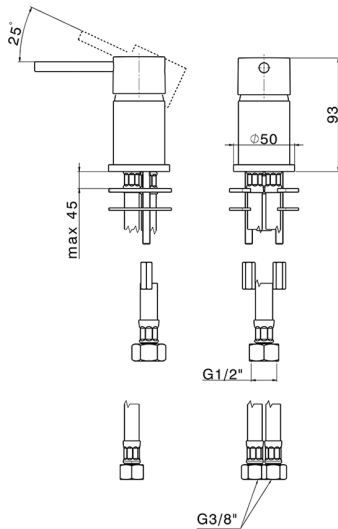

Single lever mixer NUOVA KIRUNA_K2000650

MODEL **K2000650**

Single lever mixer, without waste, without spout, G.3/8" stainless steel flexible hose

AVAILABLE FINISHINGS

-  **21** 21 Chrome
-  **26** 26 Old Copper
-  **2F** 2F Brushed Nickel
-  **2W** 2W Brushed Gold
-  **40** 40 Matt Black
-  **4Q** 4Q Matt White

CHARACTERISTICS

Cartridge Spare Parts **ZZ97179000**

35 mm Cartridge

2026-06-13