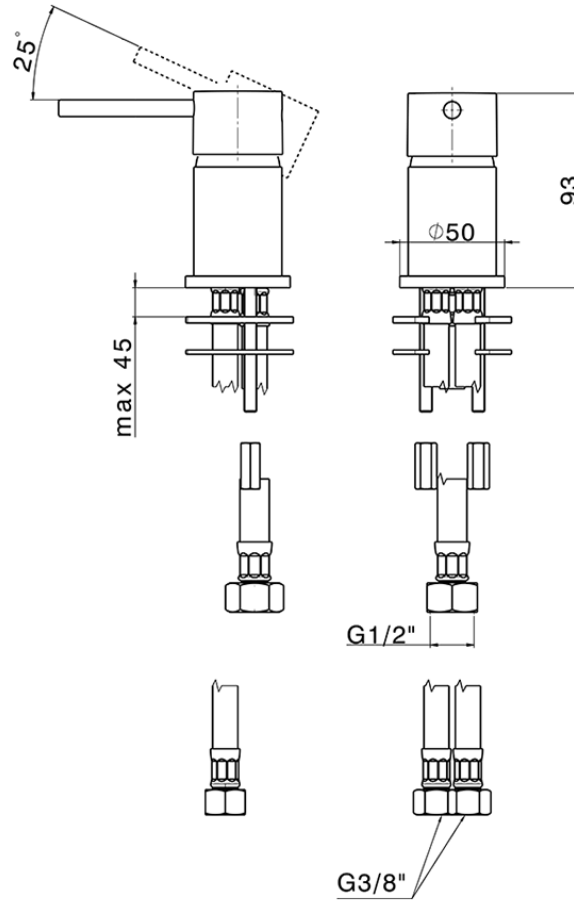

Single lever mixer NUOVA KIRUNA_K2000650

K2000650

<https://en.huberitalia.com/single-lever-mixer-nuova-kiruna-k2000650>

2026-04-06