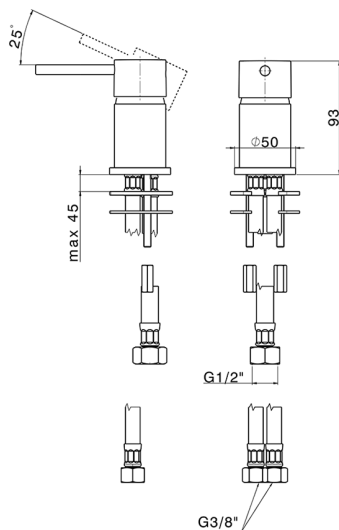

Single lever mixer NUOVA KIRUNA_K2000650

MODEL **K2000650**

Single lever mixer, without waste, without spout, G.3/8" stainless steel flexible hose

AVAILABLE FINISHINGS

-  **21** 21 Chrome
-  **26** 26 Old Copper
-  **2F** 2F Brushed Nickel
-  **2W** 2W Brushed Gold
-  **40** 40 Matt Black
-  **4Q** 4Q Matt White

CHARACTERISTICS

Cartridge Spare Parts **ZZ97179000**

35 mm Cartridge

2026-04-06