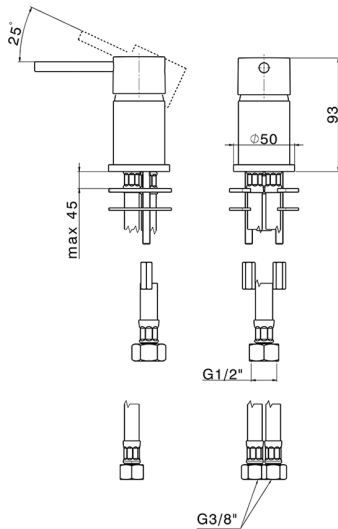

## Single lever mixer NUOVA KIRUNA\_K2000650

MODEL **K2000650**

Single lever mixer, without waste, without spout, G.3/8" stainless steel flexible hose

### CHARACTERISTICS

Cartridge Spare Parts **ZZ97179000**

**35 mm Cartridge**

2026-06-13