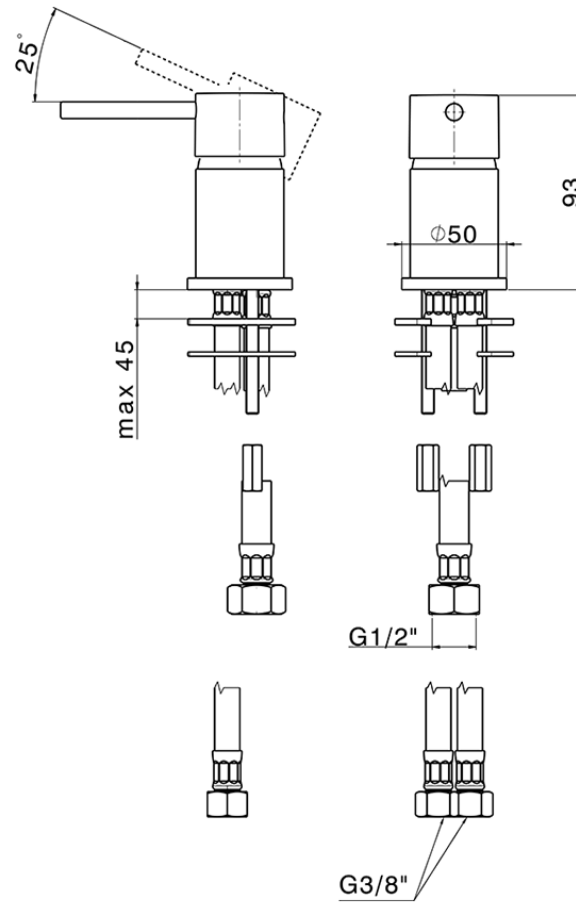

Single lever mixer NUOVA KIRUNA_K2000650

K2000650

<https://en.huberitalia.com/single-lever-mixer-nuova-kiruna-k2000650>

2026-04-05