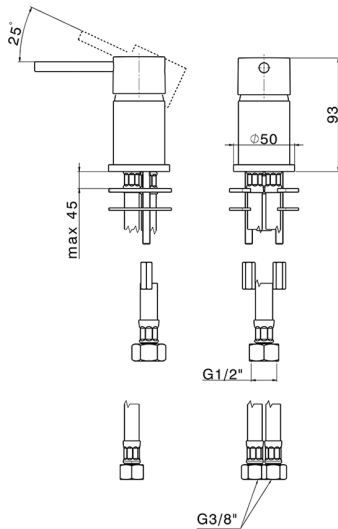

## Single lever mixer NUOVA KIRUNA\_K2000650

MODEL **K2000650**

Single lever mixer, without waste, without spout, G.3/8" stainless steel flexible hose

### CHARACTERISTICS

Cartridge Spare Parts **ZZ97179000**

**35 mm Cartridge**

2026-04-05